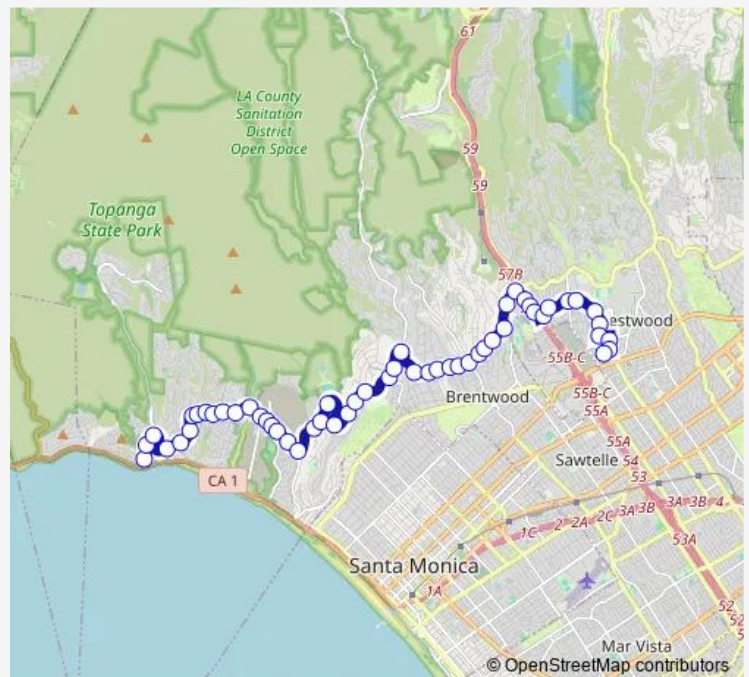

Friday 23:50-01:23⁺¹

Saturday 23:50-01:23⁺¹

Sunday 23:50-01:23⁺¹

Route info

Direction: Church / 405 Fwy Off-Ramp

Stops: 12

Trip Duration: 0 hour 9 min

■ 602 — Metro Local Line

BusMaps

Direction

Sunset / Pacific Coast Highway Layover — Kinross / Gayley

54 stops

[Open route schedule](#)

Sunset / Pacific Coast Highway Layover

Sunset / Paseo Miramar

Sunset / Palisades

Sunset / Marquez

Sunset / Salerno

Sunset / Livorno

Sunset / Marquez

Sunset / Las Casas

Sunset / Bienvenida

Sunset / Northfield

Sunset / Muskingum

Sunset / Brooktree

Sunset / Will Rogers State Park

Sunset / Evans

Sunset / Amalfi

Sunset / Minorca

Route schedule

Sunset / Pacific Coast Highway Layover — Kinross / Gayley

Monday 05:30-23:23