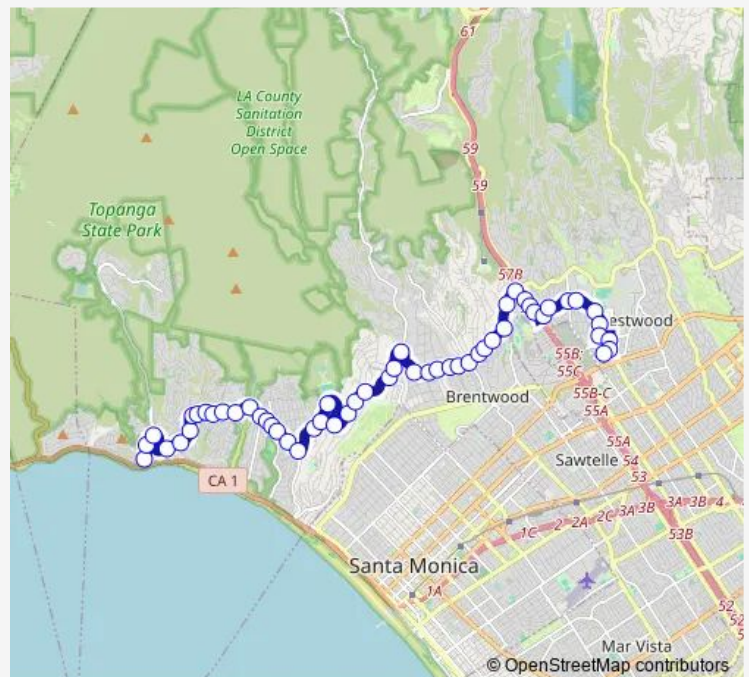

Friday 23:50-01:23⁺¹

Saturday 23:50-01:23⁺¹

Sunday 23:50-01:23⁺¹

Route info

Direction: Church / 405 Fwy Off-Ramp

Stops: 12

Trip Duration: 0 hour 9 min

■ 602 — Metro Local Line

Direction

Sunset / Pacific Coast Highway Layover — Kinross / Gayley

54 stops

[Open route schedule](#)

Sunset / Pacific Coast Highway Layover

Sunset / Paseo Miramar

Sunset / Palisades

Sunset / Marquez

Sunset / Salerno

Sunset / Livorno

Sunset / Marquez

Sunset / Las Casas

Sunset / Bienvenida

Sunset / Northfield

Sunset / Muskingum

Sunset / El Medio

Sunset / Will Rogers State Park

Sunset / Evans

Sunset / Amalfi

Sunset / Minorca

Route schedule

Sunset / Pacific Coast Highway Layover — Kinross / Gayley

Monday 05:30-23:23

Tuesday 05:30-23:23