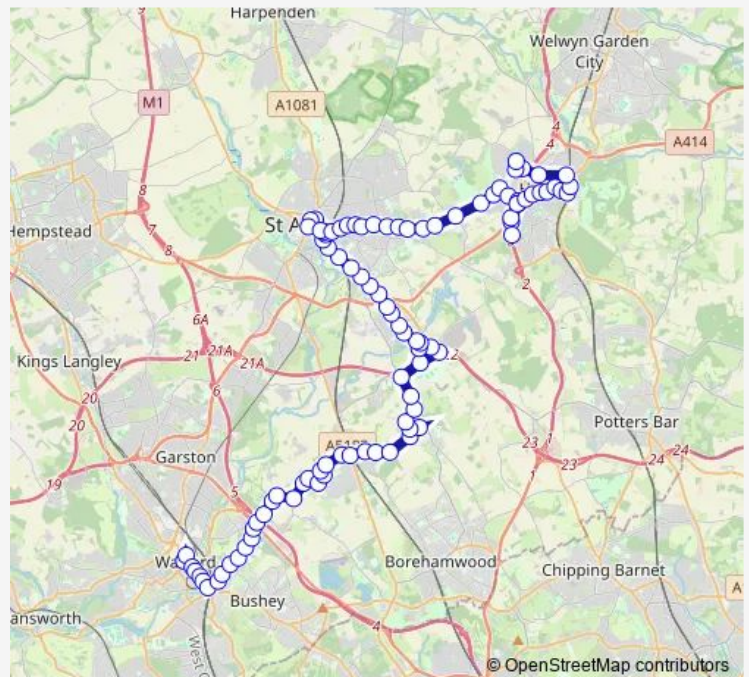

Bus 602 Watford - Hatfield

[Go to website](#)

Direction

Gypsy Moth Avenue — High Street

92 stops

[Open route schedule](#)

- Gypsy Moth Avenue
- Trident Place
- Burfield Close
- Cecil Crescent
- Hatfield Railway Station
- St Etheldreda's Drive
- Memorial Hall
- Town Centre
- St Albans Road West
- Meadow Dell
- Bishop's Close
- Todd Building
- The Forum
- Tudor Close
- Garden Avenue
- Northdown Road
- High View
- UH Student Estate
- Vigors Croft
- The Galleria
- UH de Havilland Campus

Route schedule

Gypsy Moth Avenue — High Street

Monday	05:33
Tuesday	05:33
Wednesday	05:33
Thursday	05:33
Friday	05:33
Saturday	—
Sunday	06:52-16:36

Route info

Direction: Gypsy Moth Avenue

Stops: 92

Trip Duration: 1 hour 45 min

602 — Watford - Hatfield

Ellenbrook Lane

Great Nast Hyde

Smallford Roundabout

Lyon Way

Acrewood Way

Ryecroft Court

Colney Heath Lane

Wynches Farm Drive

Oakwood Drive

Ashley Road

Morrisons

Harlesden Road

Cemetery

Granville Road

St Albans City Railway Station