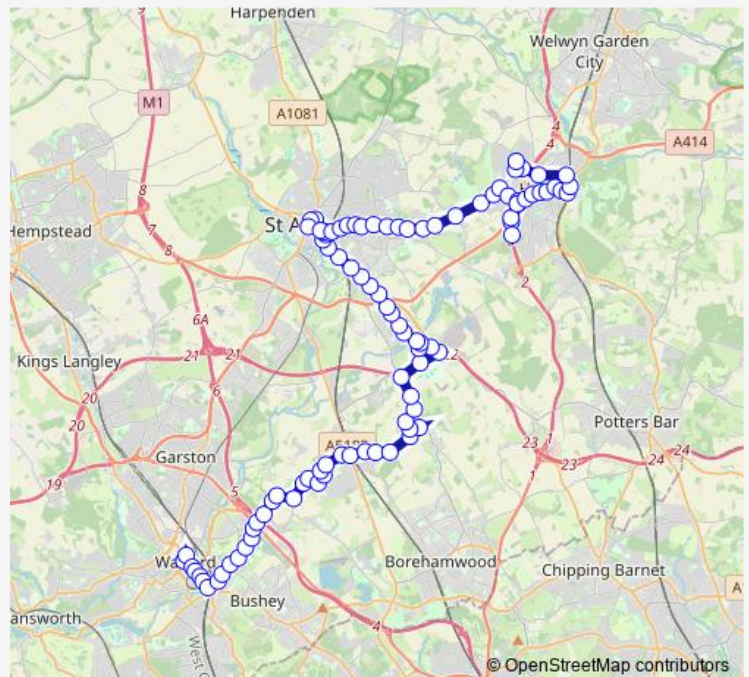

### Direction

Gypsy Moth Avenue — High Street

92 stops

[Open route schedule](#)

- Gypsy Moth Avenue
- Trident Place
- Burfield Close
- Cecil Crescent
- Hatfield Railway Station
- St Etheldreda's Drive
- Memorial Hall
- Town Centre
- St Albans Road West
- Meadow Dell
- Bishop's Close
- Todd Building
- The Forum
- Tudor Close
- Garden Avenue
- Northdown Road
- High View
- UH Student Estate
- Vigors Croft
- The Galleria
- UH de Havilland Campus

### Route schedule

Gypsy Moth Avenue — High Street

Monday	05:33
Tuesday	05:33
Wednesday	05:33
Thursday	05:33
Friday	05:33
Saturday	—
Sunday	06:52-16:36

### Route info

Direction: Gypsy Moth Avenue

Stops: 92

Trip Duration: 1 hour 47 min

602 — Watford - Hatfield

Ellenbrook Lane

Great Nast Hyde

Smallford Roundabout

Lyon Way

Acrewood Way

Ryecroft Court

Colney Heath Lane

Wynches Farm Drive

Oakwood Drive

Ashley Road

Morrisons