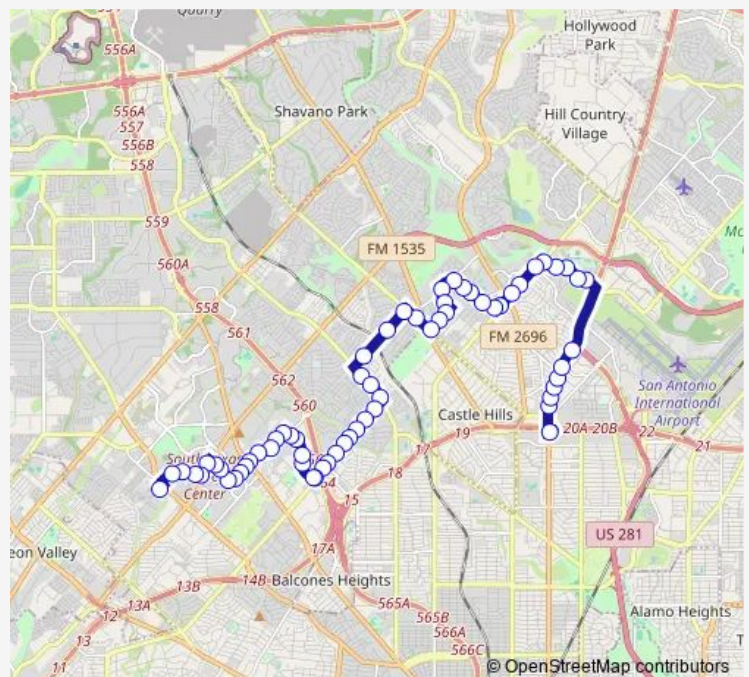

Patricia & Vista View

Route schedule

NORTH STAR TRANSIT CENTER — STMC TRANSIT CENTER

Monday 05:05-22:27

Tuesday 05:05-22:27

Wednesday 05:05-22:27

Thursday 05:05-22:27

Friday 05:05-22:27

Saturday 06:25-22:20

Sunday 06:15-22:20

Route info

Direction: NORTH STAR TRANSIT CENTER

Stops: 64

Trip Duration: 0 hour 45 min

602 — North Star / Medical Center

Larkspur & Braesview

Larkspur Opposite Deerfield Apts.

Belair Opposite Larkspur Elementary

Belair between Silver Oaks & Anchor

BELAIR & LOCKHILL-SELMA

Lockhill-Selma Opposite Auldine

Dreamland & Lockhill-Selma

Dreamland Opposite Westby

Friday —

Saturday 05:25

Sunday 05:20

Route info

Direction: STMC TRANSIT CENTER

Stops: 66

Trip Duration: 0 hour 43 min

Callaghan Opposite Stonehaven