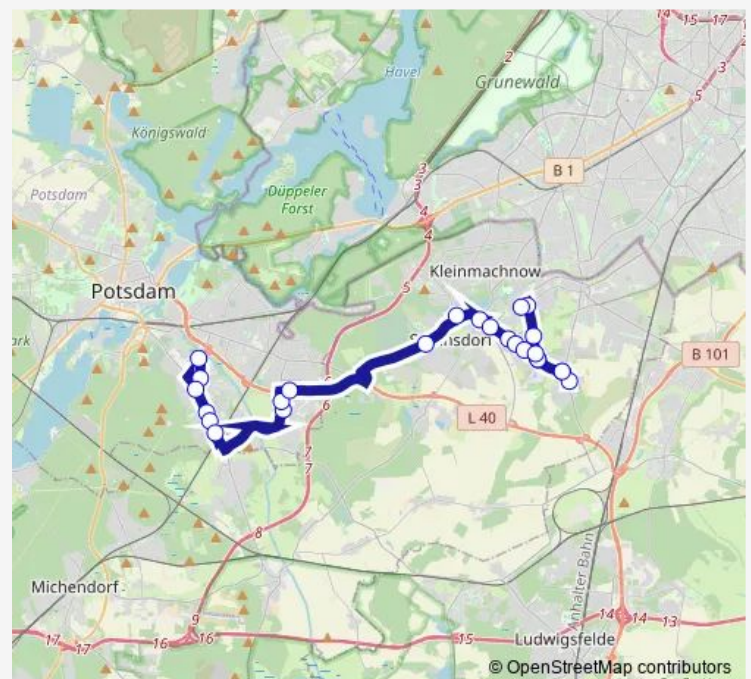

Stahnsdorf, Waldschänke

Route schedule

S Babelsberg/Lutherplatz — Stahnsdorf, Waldschänke

Monday 05:49-05:51

Tuesday 05:49-05:51

Wednesday 05:49-05:51

Thursday 05:49-05:51

Friday 05:49-05:51

Saturday —

Sunday —

Route info

Direction: S Babelsberg/Lutherplatz

Stops: 13

Trip Duration: 0 hour 30 min

Direction

Potsdam, Falkenhorst — Teltow, Feuerwehr

25 stops

[Open route schedule](#)

Potsdam, Falkenhorst

Potsdam, Magnus-Zeller-Platz

Potsdam, E.-Claudius-Str./H.-Mann-Allee

Potsdam, Friedrich-Wolf-Str.

Potsdam, Am Moosfenn

Potsdam, Rehbrücke Bhf

Thursday 06:15

Friday 06:15

Saturday —

Sunday —

Route info

Direction: Potsdam, Falkenhorst

Stops: 25

Trip Duration: 0 hour 48 min