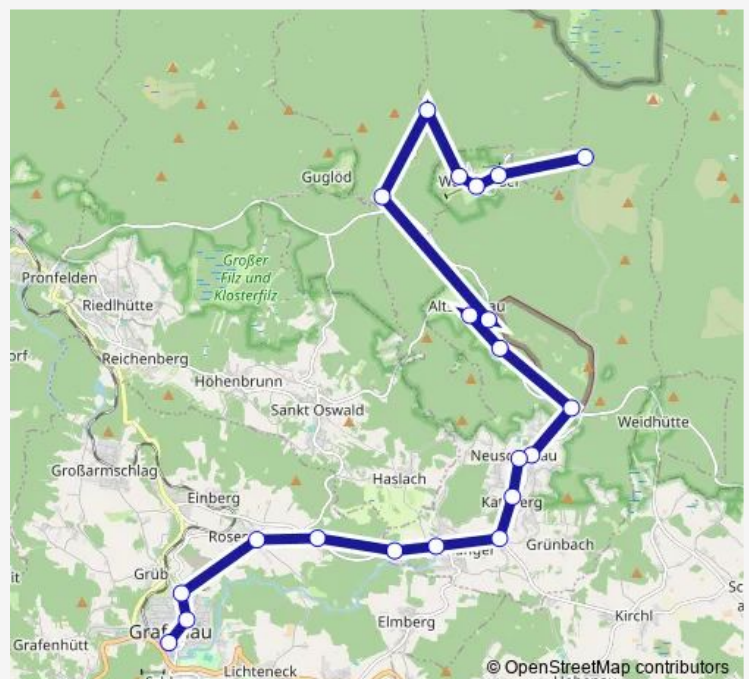

Saturday 07:53-17:33

Sunday 07:53-17:33

Route info

Direction: Grafenau

Stops: 21

Trip Duration: 0 hour 45 min

Direction

Lusen, Waldhausreibe — Grafenau

21 stops

[Open route schedule](#)

Lusen, Waldhausreibe

Waldhäuser, Ausblick

Waldhäuser, Jugendherberge

Waldhäuser, Kirche

Fredenbrücke

Graupsäge

Route info

Direction: Lusen, Waldhausreibe

Stops: 21

Trip Duration: 0 hour 43 min

602 Bus time schedules and route maps are available in an offline PDF at busmaps.com. Use the busmaps.com website to see live bus times, train schedule or subway schedule, and step-by-step directions for all public transit in Freyung