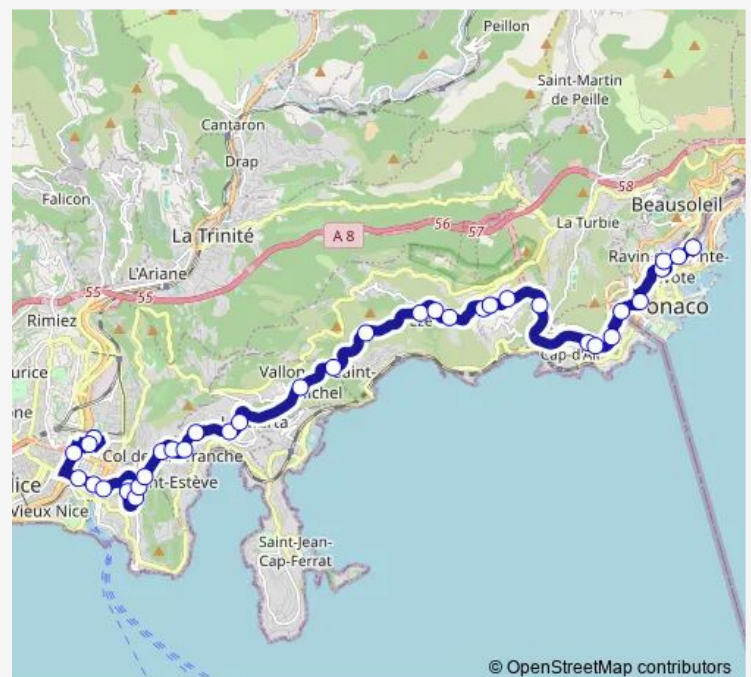

Saturday 07:00-18:30

Sunday —

Route info

Direction: Vauban G R

Stops: 36

Trip Duration: 0 hour 50 min

Les Flots Bleus

Chateau Balzan

Jardin Exotique

Belgique

Pont Sainte Devote

Roqueville

Office du tourisme

Direction

Monte Carlo Casino — Vauban G R

36 stops

[Open route schedule](#)

Monte Carlo Casino

Cremaillere

Pont Sainte Devote

Belgique

Villa paloma

Salines Hopital

Dixie

Friday 08:00-19:25

Saturday 08:00-19:25

Sunday —

Route info

Direction: Monte Carlo Casino

Stops: 36

Trip Duration: 1 hour 5 min

Fort Thaon