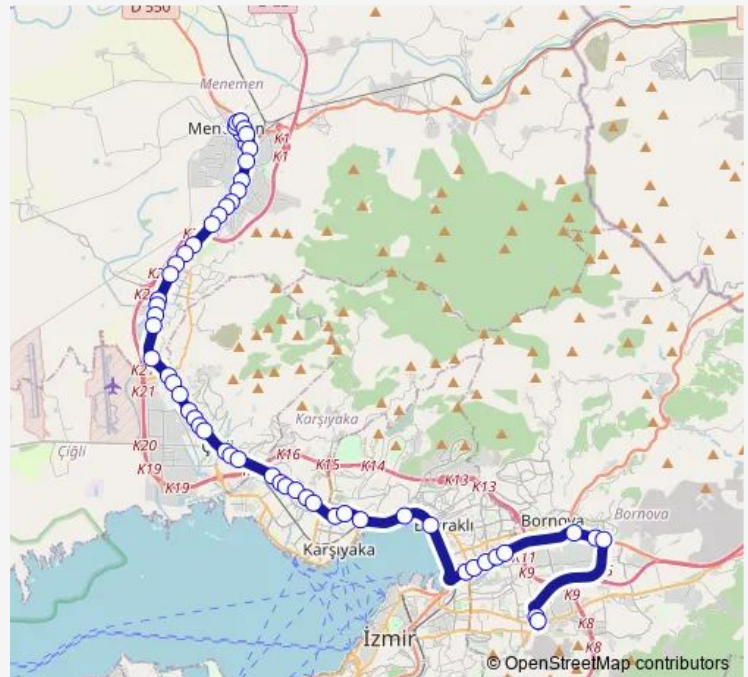

Thursday 00:00-23:30

Friday 00:00-23:30

Saturday 00:00-23:20

Sunday 00:10-23:30

Route info

Direction: Otogar Yeni

Stops: 58

Trip Duration: 1 hour 35 min

Wednesday 05:25-23:30

Thursday 05:25-23:30

Friday 05:25-23:30

Saturday 06:00-22:30

Sunday 06:00-22:35

Route info

Direction: Menemen Aktarma Merkezi

Stops: 55