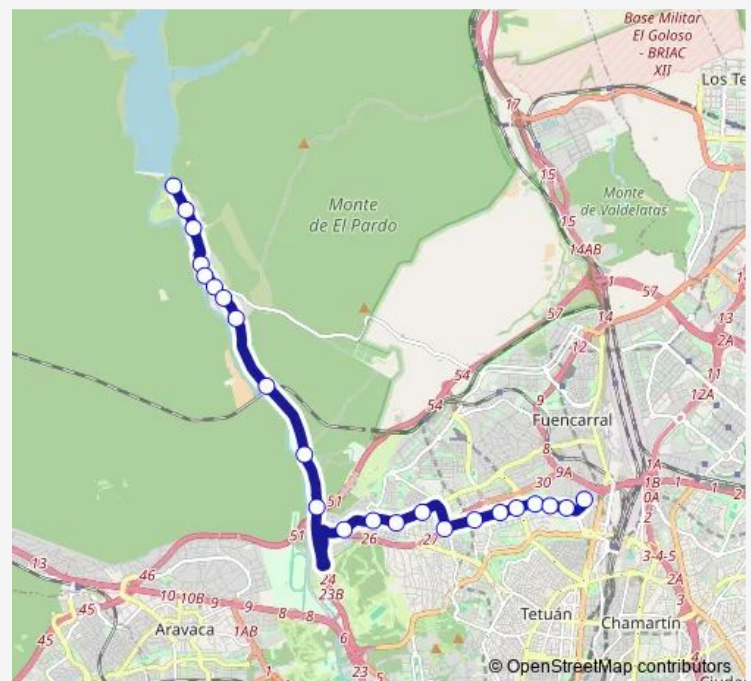

Monday 05:15-21:15

Tuesday 05:15-21:15

Wednesday 05:15-21:15

Thursday 05:15-21:15

Friday 05:15-21:15

Saturday 06:15-21:15

Sunday 06:15-21:15

Route info

Direction: Ctra.El Pardo Colmenar Viejo-Cementerio

Stops: 23

Trip Duration: 0 hour 45 min

602 — Madrid (Hospital La Paz)-EL Pardo-Mingorrubio

Monforte DE Lemos-Parque Norte

Hospital LA PAZ-Maternidad

Direction