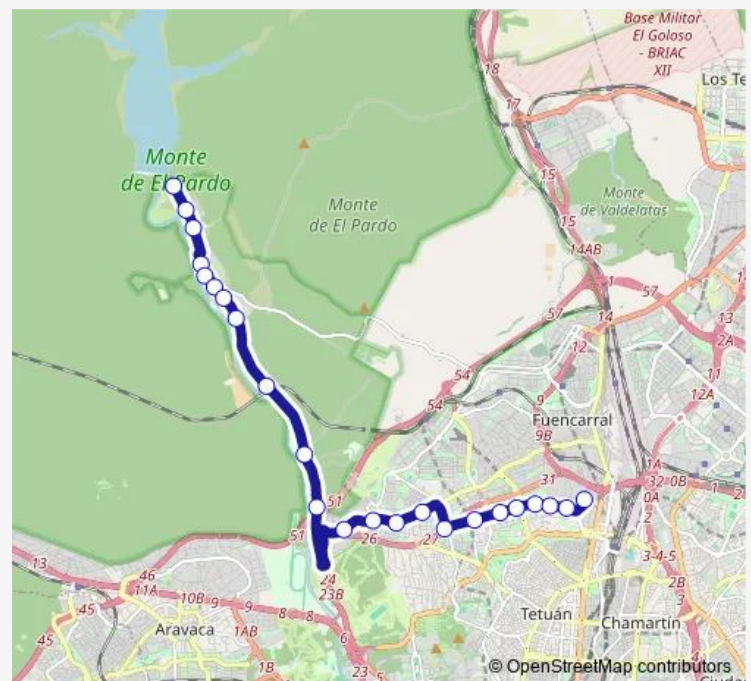

### Route schedule

Ctra.El Pardo Colmenar Viejo-Cementerio — Hospital LA PAZ-Maternidad

Monday 04:15-20:15

Tuesday 04:15-20:15

Wednesday 04:15-20:15

Thursday 04:15-20:15

Friday 04:15-20:15

Saturday 05:15-20:15

### Route info

Direction: Ctra.El Pardo Colmenar Viejo-Cementerio

Stops: 23

Trip Duration: 0 hour 45 min

602 — Madrid (Hospital La Paz)-EL Pardo-Mingorrubio

Monforte DE Lemos-Parque Norte

Hospital LA PAZ-Maternidad