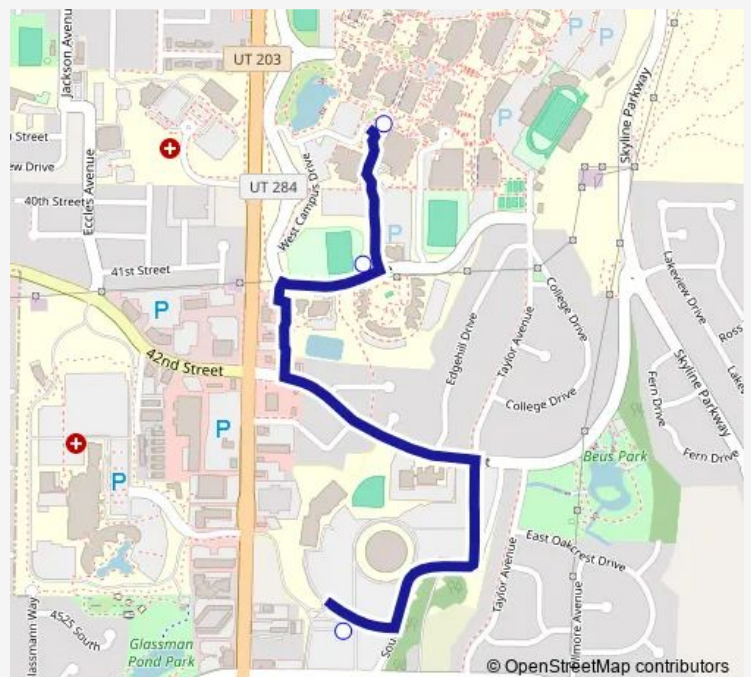

Bus 602 OGX Wildcat Shuttle

[Go to website](#)

Direction

Dee Events Center Station (Bay D) — Weber State Central Station

3 stops

[Open route schedule](#)

Dee Events Center Station (Bay D)

Wildcat Village Station

Weber State Central Station

Route schedule

Dee Events Center Station (Bay D) — Weber State Central Station

Monday 07:04-16:04

Tuesday 07:04-16:04

Wednesday 07:04-16:04

Thursday 07:04-16:04

Friday 07:04-16:04

Saturday —

Sunday —

Route info

Direction: Dee Events Center Station (Bay D)

Stops: 3

Trip Duration: 0 hour 5 min

Direction

Weber State Central Station — Dee Events Center Station (Bay C)

3 stops

[Open route schedule](#)

Weber State Central Station

Wildcat Village Station

Dee Events Center Station (Bay C)

Route schedule

Weber State Central Station — Dee Events Center Station (Bay C)

Monday	07:10-16:00
Tuesday	07:10-16:00
Wednesday	07:10-16:00
Thursday	07:10-16:00
Friday	07:10-16:00
Saturday	—
Sunday	—