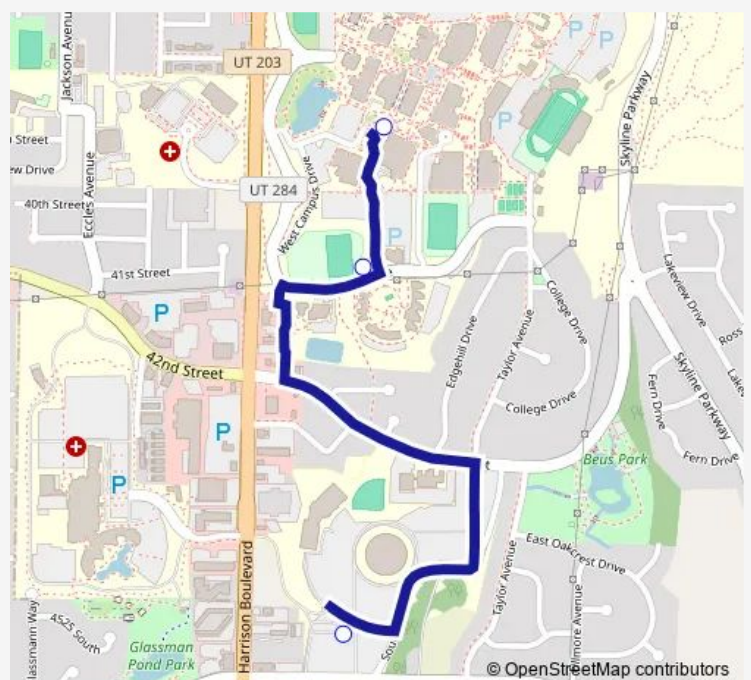

Weber State Central Station

Route schedule

Dee Events Center Station (Bay D) — Weber State Central Station

Monday 07:04-16:04

Tuesday 07:04-16:04

Wednesday 07:04-16:04

Thursday 07:04-16:04

Friday 07:04-16:04

Saturday —

Sunday —

Route info

Direction: Dee Events Center Station (Bay D)

Stops: 3

Trip Duration: 0 hour 5 min

Direction

Weber State Central Station — Dee Events Center Station (Bay C)

3 stops

[Open route schedule](#)

Weber State Central Station

Wildcat Village Station

Dee Events Center Station (Bay C)

Route schedule

Weber State Central Station — Dee Events Center Station (Bay C)

Monday 07:10-16:00

Tuesday 07:10-16:00

Wednesday 07:10-16:00

Thursday 07:10-16:00

Friday 07:10-16:00

Saturday —

Sunday —

Route info

Direction: Weber State Central Station