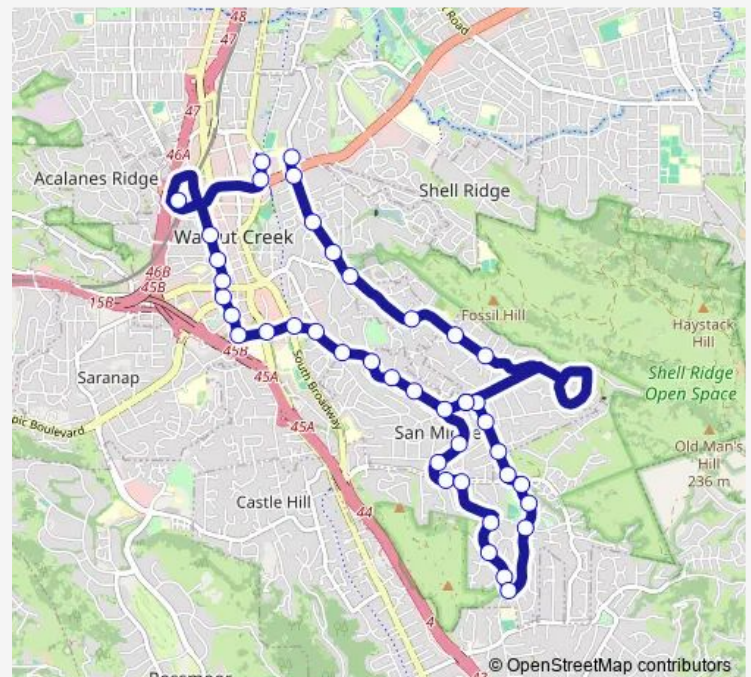

Dapplegray Ln + Westmoreland Cir

Dapplegray Ln + Rudgear Rd

Palmer Rd + Hillendale Ct

Route schedule

Walnut Blvd + Ygnacio Valley Rd — N Civic Dr + Brio Dr

Monday 07:18-15:19

Tuesday 07:18-15:19

Wednesday 08:18-15:19

Thursday 07:18-15:19

Friday 07:18-15:19

Saturday —

Sunday —

Route info

Direction: Walnut Blvd + Ygnacio Valley Rd

Stops: 42

Trip Duration: 0 hour 44 min

602 — Route 602

Palmer Rd + Sylvan Rd

Palmer Rd + Hawthorne Dr

Palmer Rd + Mountain View Blvd

Mountain View Blvd + Mynah Ct

San Miguel Dr + Mountain View Blvd

San Miguel Dr + Hillview Ter

San Miguel Dr + Shady Glen Rd

San Miguel Dr + Adeline Dr

San Miguel Dr + Blackwood Dr

Newell Ave + San Miguel Dr

Newell Ave + S Broadway

Newell Ave + S Main St

S California Blvd + Newell Ave

S California Blvd + Botelho Dr

S California Blvd + Olympic Blvd