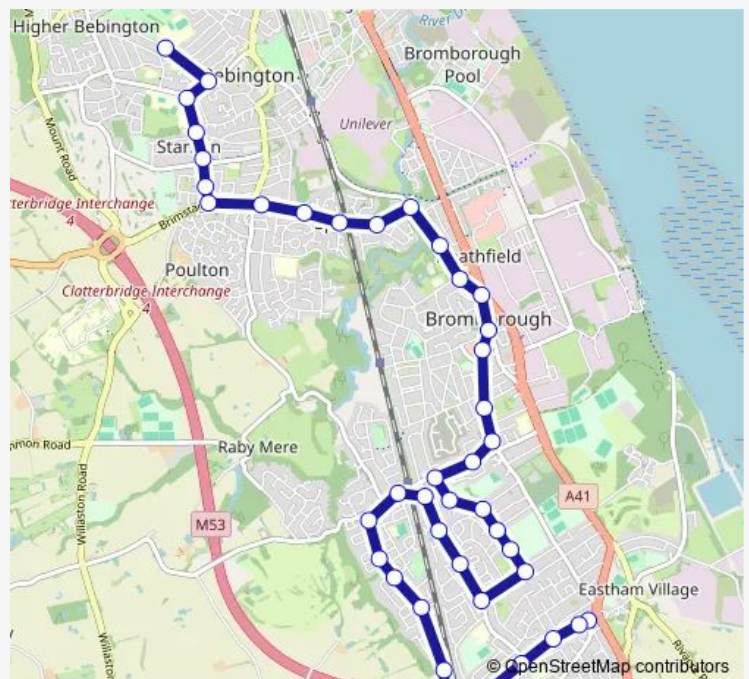

### Route schedule

Wirral Grammar School for Girls B — Eastham Rake

Monday 15:55

Tuesday 15:55

Wednesday 15:55

Thursday 15:55

Friday 15:55

Saturday —

### Route info

Direction: Wirral Grammar School for Girls B

Stops: 40

Trip Duration: 0 hour 30 min

602 — Mill Park Drive / Eastham Rake - Higher Bebington Road / Bebington High School

Heygarth Road

Grampian Way

Gorsefield Avenue

Appleby Grove

Bromborough Station

Bromborough Station

Birkdale Avenue

Fairhaven Drive

Brookhurst Road

Turriff Drive

## Route info

Direction: Eastham Rake

Stops: 43

Trip Duration: 0 hour 38 min

Meadowside Road

Legion Lane

The Cross

Mark Rake