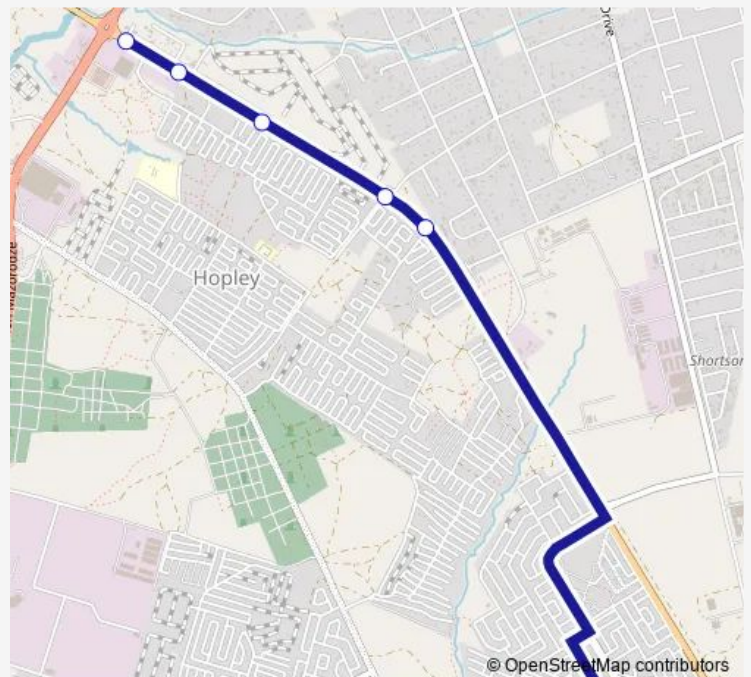

Direction

Chiwawa Southlands — Mbudzi Roundabout

7 stops

[Open route schedule](#)

Chiwawa Southlands

Junction

Musau

Lafarge Cement Sign

Thursday 12:37

Friday 12:37

Saturday 12:37

Sunday 12:37

Route info

Direction: Chiwawa Southlands

Stops: 7

Trip Duration: 0 hour 15 min