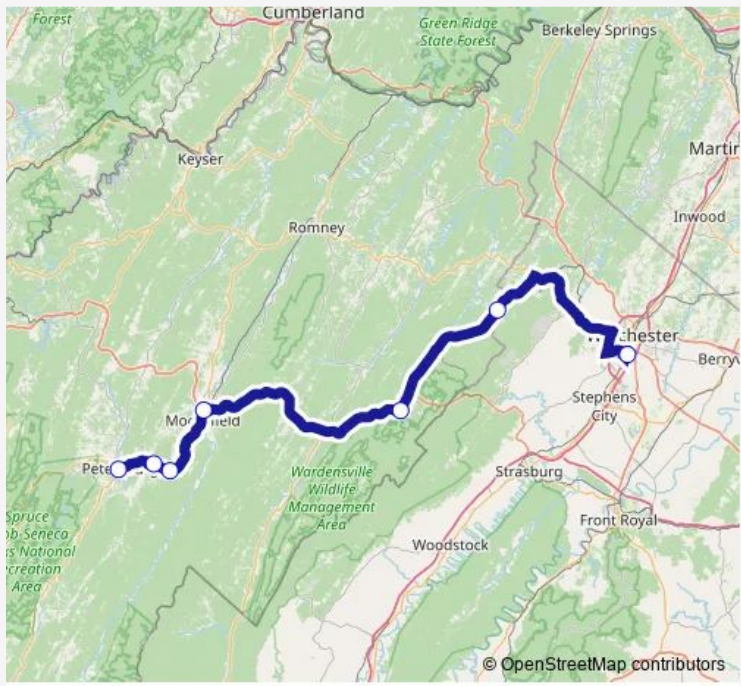

Bus Petersburg-Moorefield-Wardensville-Winchester

[Go to website](#)

Direction
Petersburg - City Parking Lot, call (304) 257-1414 for a 3/4 mile deviation — Apple Blossom Mall/Walmart, call (304) 257-1414 for a 3/4 mile deviation

7 stops

[Open route schedule](#)

- Petersburg - City Parking Lot, call (304) 257-1414 for a 3/4 mile deviation
- Loves Way, call (304) 257-1414 for a 3/4 mile deviation
- Durgon, call (304) 257-1414 for a 3/4 mile deviation
- Moorefield Shop 'n Save, call (304) 257-1414 for a 3/4 mile deviation
- Wardensville Marinas Pizza, call (304) 257-1414 for a 3/4 mile deviation
- High View Post Office, call (304) 257-1414 for a 3/4 mile deviation
- Apple Blossom Mall/Walmart, call (304) 257-1414 for a 3/4 mile deviation

Route schedule

Petersburg - City Parking Lot, call (304) 257-1414 for a 3/4 mile deviation — Apple Blossom Mall/Walmart, call (304) 257-1414 for a 3/4 mile deviation

Monday	—
Tuesday	—
Wednesday	09:00
Thursday	—
Friday	—
Saturday	—
Sunday	—

Route info

Direction: Petersburg - City Parking Lot, call (304) 257-1414 for a 3/4 mile deviation

Stops: 7

Trip Duration: 1 hour 55 min