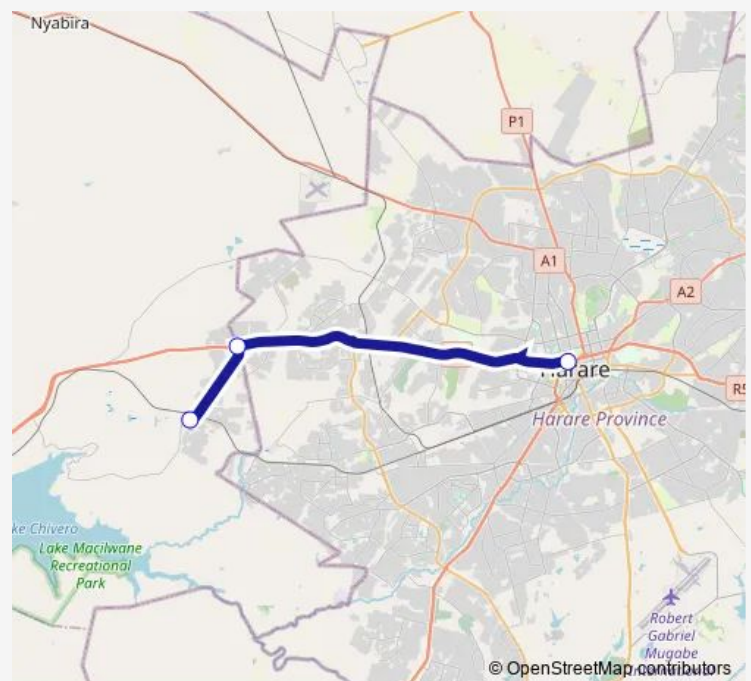

## Communal Taxi Service Rydale Ridge to Mbuyanehanda and Chinoyi Rd Hub

[Go to website](#)

### Direction

Rydale Ridge — Chinoyi Rd Hub

3 stops

[Open route schedule](#)

Rydale Ridge

Puma Garag

Chinoyi Rd Hub

### Route schedule

Rydale Ridge — Chinoyi Rd Hub

Monday	13:32
Tuesday	13:32
Wednesday	13:32
Thursday	13:32
Friday	13:32
Saturday	13:32
Sunday	13:32

### Route info

Direction: Rydale Ridge

Stops: 3

Trip Duration: 0 hour 43 min

Rydale Ridge to Mbuyanehanda and Chinoyi Rd Hub

Communal Taxi Service time schedules and route maps are available in an offline PDF at [busmaps.com](https://busmaps.com). Use the [busmaps.com](https://busmaps.com) website to see live bus times, train schedule or subway schedule, and step-by-step directions for all public transit in Harare