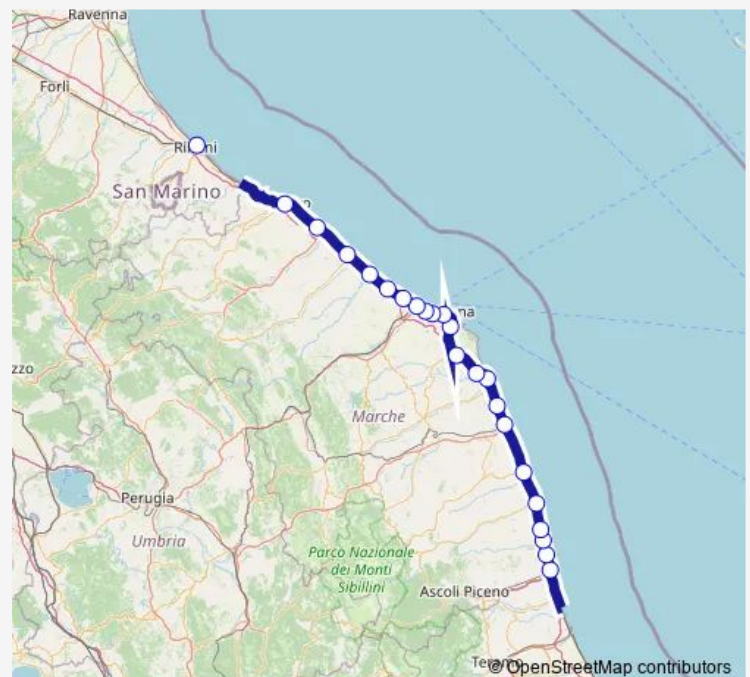

Rail 604b Da Pescara Centrale a Milano Centrale

[Go to website](#)

Direction

Porto d'Ascoli — Rimini

23 stops

[Open route schedule](#)

Porto d'Ascoli

S. Benedetto d.T.

Thursday 07:40

Friday 07:40

Saturday 07:40

Sunday 07:40

Route info

Direction: Porto d'Ascoli

Stops: 23

Trip Duration: 2 hour 7 min

604b — Da Pescara Centrale a Milano Centrale

Pesaro

Rimini

604b Rail time schedules and route maps are available in an offline PDF at busmaps.com. Use the busmaps.com website to see live bus times, train schedule or subway schedule, and step-by-step directions for all public transit in Ancona