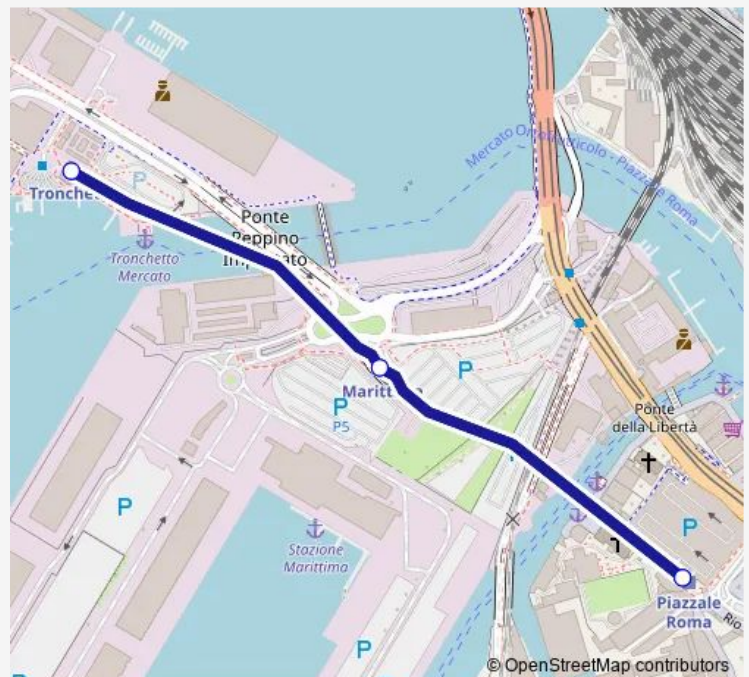

### Direction

Piazzale Roma — Tronchetto

3 stops

[Open route schedule](#)

Piazzale Roma

Marittima (Cruise Terminal)

Tronchetto

### Route schedule

Piazzale Roma — Tronchetto

Monday	07:10-22:50
Tuesday	07:10-22:50
Wednesday	07:10-22:50
Thursday	07:10-22:50
Friday	07:10-22:50
Saturday	07:10-22:50
Sunday	08:40-20:50

### Route info

Direction: Piazzale Roma

Stops: 3

Trip Duration: 0 hour 4 min

PM — Piazzale Roma - Tronchetto

**Direction**

Tronchetto — Piazzale Roma

3 stops

[Open route schedule](#)

Tronchetto

Marittima (Cruise Termina

Piazzale Roma