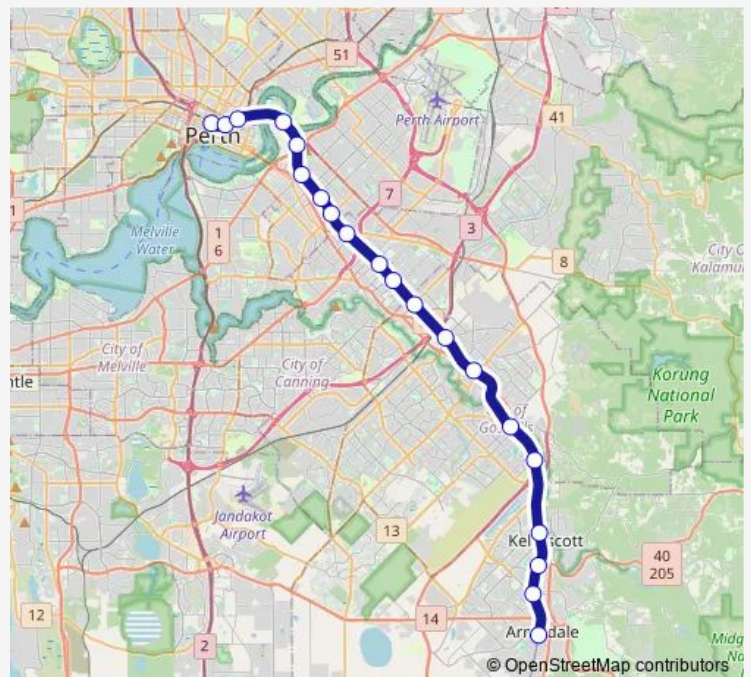

Rail Armadale Line

[Go to website](#)

Direction

Perth Stn Platform 5 — Perth Stadium Stn Platform 3

2 stops

[Open route schedule](#)

Perth Stn Platform 5

Perth Stadium Stn Platform 3

Route schedule

Perth Stn Platform 5 — Perth Stadium Stn Platform 3

Monday	—
Tuesday	—
Wednesday	—
Thursday	—
Friday	—
Saturday	16:23-18:23
Sunday	—

Route info

Direction: Perth Stn Platform 5

Stops: 2

Trip Duration: 0 hour 5 min

Armadale Line

Direction

Perth Stn Platform 9 — Perth Stadium Stn Platform 3

2 stops

[Open route schedule](#)

Perth Stn Platform 9

Perth Stadium Stn Platform 3

Route schedule