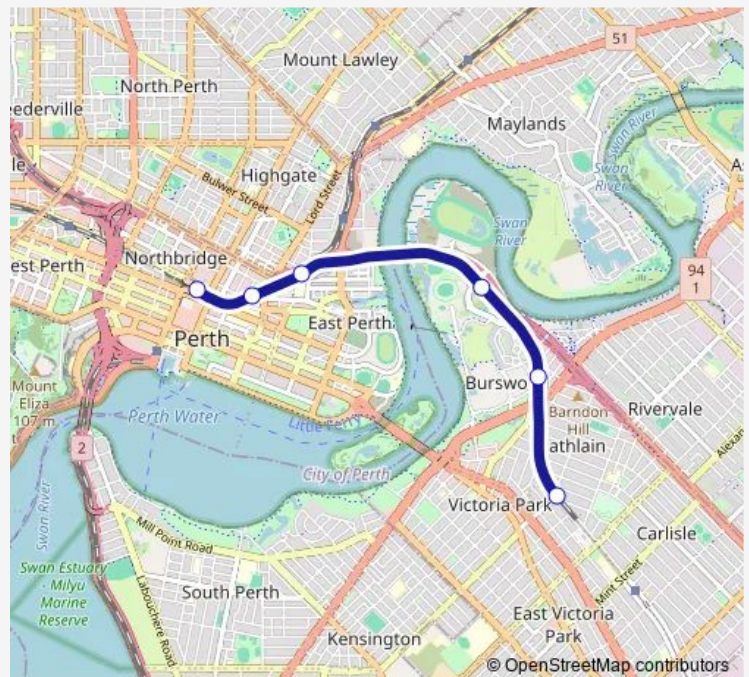

Rail Armadale Line

[Go to website](#)

Direction

Perth Stn Platform 5 — Perth Stadium Stn Platform 3

2 stops

[Open route schedule](#)

Perth Stn Platform 5

Perth Stadium Stn Platform 3

Route schedule

Perth Stn Platform 5 — Perth Stadium Stn Platform 3

Monday —

Tuesday —

Wednesday —

Thursday —

Friday —

Saturday 14:23-15:47

Sunday —

Route info

Direction: Perth Stn Platform 5

Stops: 2

Trip Duration: 0 hour 6 min

Armadale Line

Direction

Perth Stadium Stn Platform 4 — Perth Stn Platform 6

Monday	—
Tuesday	—
Wednesday	—
Thursday	—
Friday	—
Saturday	15:59-16:11
Sunday	—

Route info

Direction: Perth Stn Platform 5

Stops: 2

Trip Duration: 0 hour 5 min

Rail time schedules and route maps are available in an offline PDF at [busmaps.com](#). Use the [busmaps.com](#) website to see live bus times, train schedule or subway schedule, and step-by-step directions for all public transit in Perth