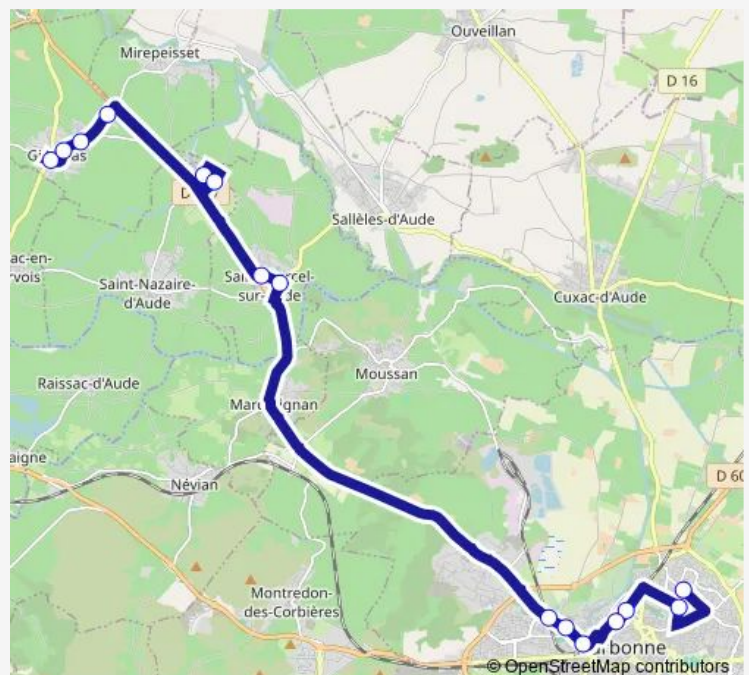

### Direction

Ginestas Mairie — Narbonne Montesquieu

16 stops

[Open route schedule](#)

- Ginestas Mairie
- Ginestas Ginesto
- Ginestas Francaise
- Ginestas Garrigues
- LE Somail Lotissement
- LE Somail Salle Polyvalente
- ST Marcel Cite DES Treilles
- ST Marcel Place DU Languedoc
- Narbonne Route DE Saint Pons
- Narbonne Anatole France
- Narbonne Charles Trenet
- Narbonne Jean Jaures
- Narbonne Gare Condorcet
- Narbonne Europe
- Narbonne Louise Michel
- Narbonne Montesquieu

### Route schedule

Ginestas Mairie — Narbonne Montesquieu

Monday	06:55
Tuesday	06:55
Wednesday	06:55
Thursday	06:55
Friday	06:55
Saturday	—
Sunday	—

### Route info

Direction: Ginestas Mairie

Stops: 16

Trip Duration: 0 hour 47 min

## Route info

Direction: Narbonne Montesquieu

Stops: 15

Trip Duration: 0 hour 56 min

**Direction**

undefined — undefined

0 stops

[Open route schedule](#)**Route schedule**