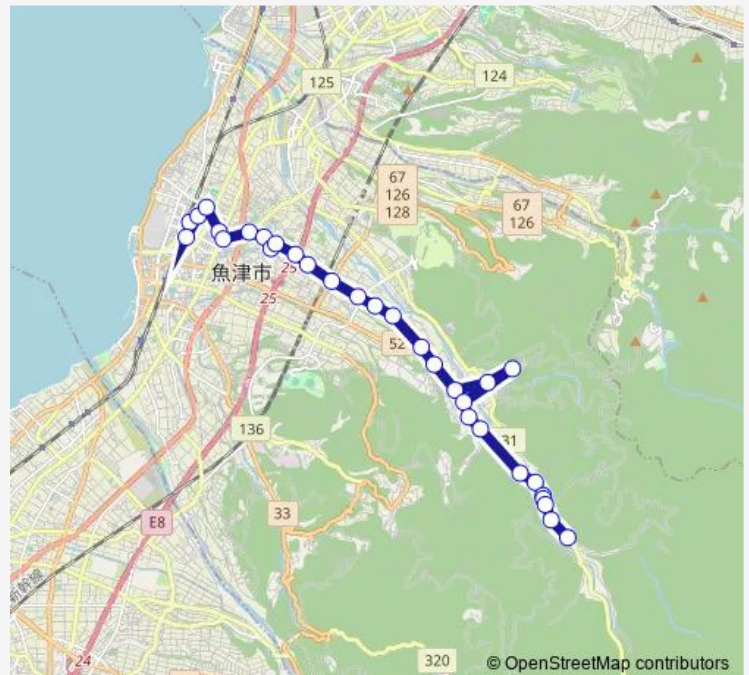

Thursday 16:14-18:20

Friday 16:14-18:20

Saturday 16:14-18:20

Sunday —

Route info

Direction: 魚津駅前

Stops: 31

Trip Duration: 0 hour 38 min