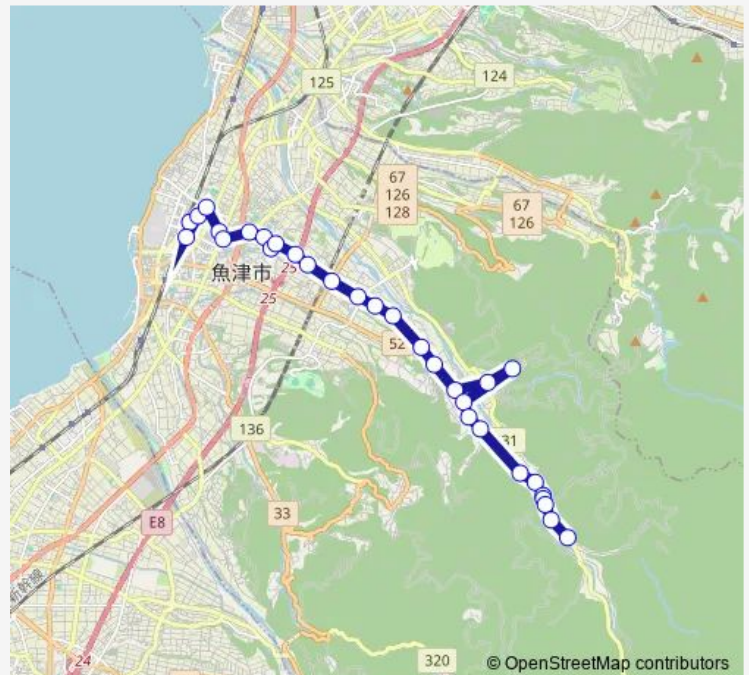

Thursday 16:14-18:20

Friday 16:14-18:20

Saturday 16:14-18:20

Sunday —

Route info

Direction: 魚津駅前

Stops: 31

Trip Duration: 0 hour 38 min