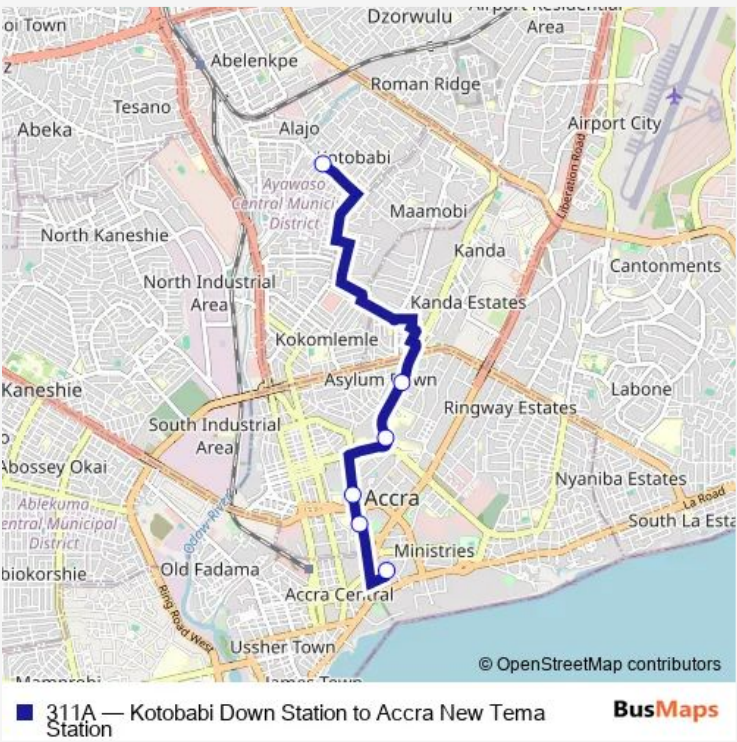

Bus 311A Kotobabi Down Station to Accra New Tema Station

[Go to website](#)

Direction
Terminal Kotobabi Down Station — Terminal Accra New Tema Station

6 stops

[Open route schedule](#)

- Terminal Kotobabi Down Station
- Sunny Fm
- Ridge 311
- Tigo 331
- Polytechnic
- Terminal Accra New Tema Station

Route schedule

Terminal Kotobabi Down Station — Terminal Accra New Tema Station

Monday	07:38
Tuesday	07:38
Wednesday	07:38
Thursday	07:38
Friday	07:38
Saturday	07:38
Sunday	07:38

Route info

Direction: Terminal Kotobabi Down Station

Stops: 6

Trip Duration: 0 hour 46 min

311A Bus time schedules and route maps are available in an offline PDF at busmaps.com. Use the busmaps.com website to see live bus times, train schedule or subway schedule, and step-by-step directions for all public transit in Accra