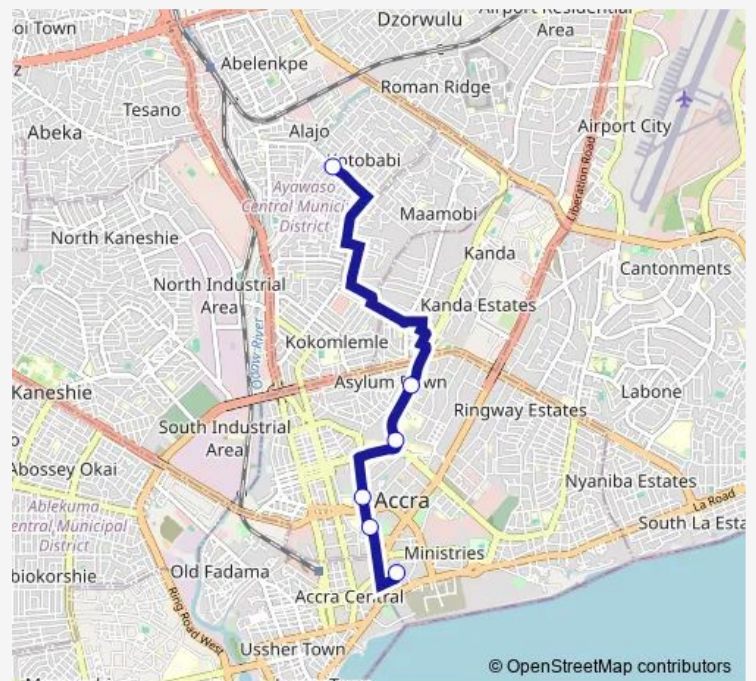

### Direction

Terminal Kotobabi Down Station — Terminal Accra New Tema Station

6 stops

[Open route schedule](#)

Terminal Kotobabi Down Station

Sunny Fm

Ridge 311

Tigo 331

### Route schedule

Terminal Kotobabi Down Station — Terminal Accra New Tema Station

Monday 07:38

Tuesday 07:38

Wednesday 07:38

Thursday 07:38

Friday 07:38

Saturday 07:38

### Route info

Direction: Terminal Kotobabi Down Station

Stops: 6

Trip Duration: 0 hour 46 min

311a Bus time schedules and route maps are available in an offline PDF at [busmaps.com](https://busmaps.com). Use the [busmaps.com](https://busmaps.com) website to see live bus times, train schedule or subway schedule, and step-by-step directions for all public transit in Accra