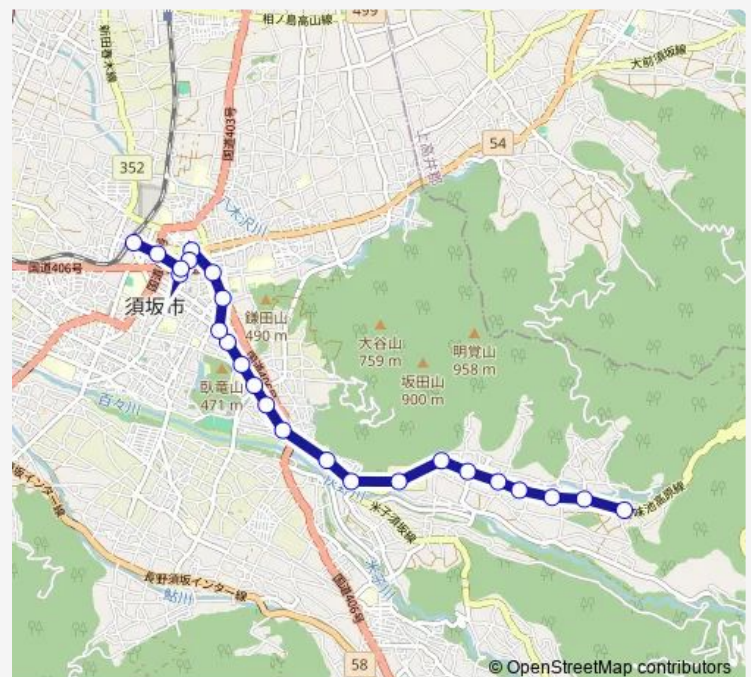

Thursday 12:10-16:08

Friday 12:10-16:08

Saturday 12:10-16:08

Sunday —

Route info

Direction: 豊丘上町

Stops: 24

Trip Duration: 0 hour 28 min