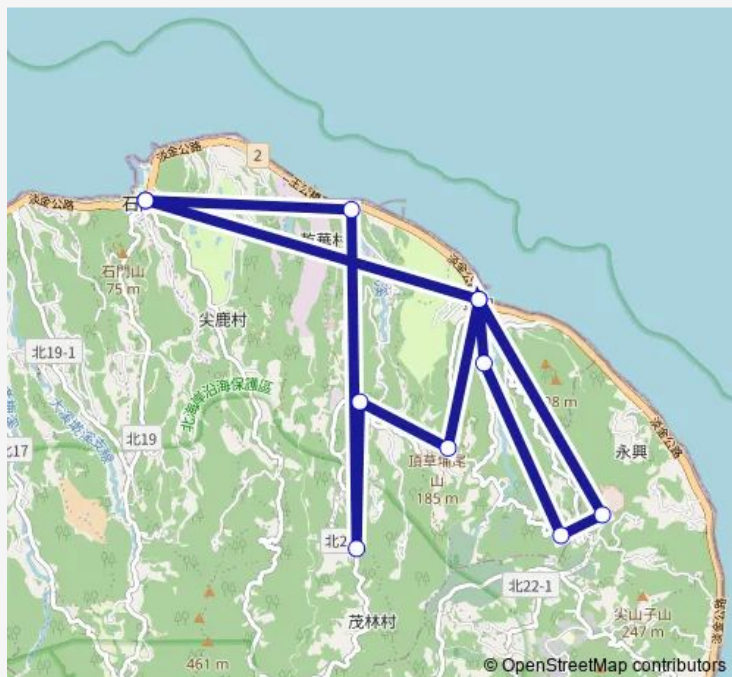

Saturday —

Sunday —

Route info

Direction: 石門區公所

Stops: 11

Trip Duration: 15 hour 40 min

F153-0820 — 石門區公所-石門區公所

F153-0820 Bus time schedules and route maps are available in an offline PDF at busmaps.com. Use the busmaps.com website to see live bus times, train schedule or subway schedule, and step-by-step directions for all public transit in Taipei