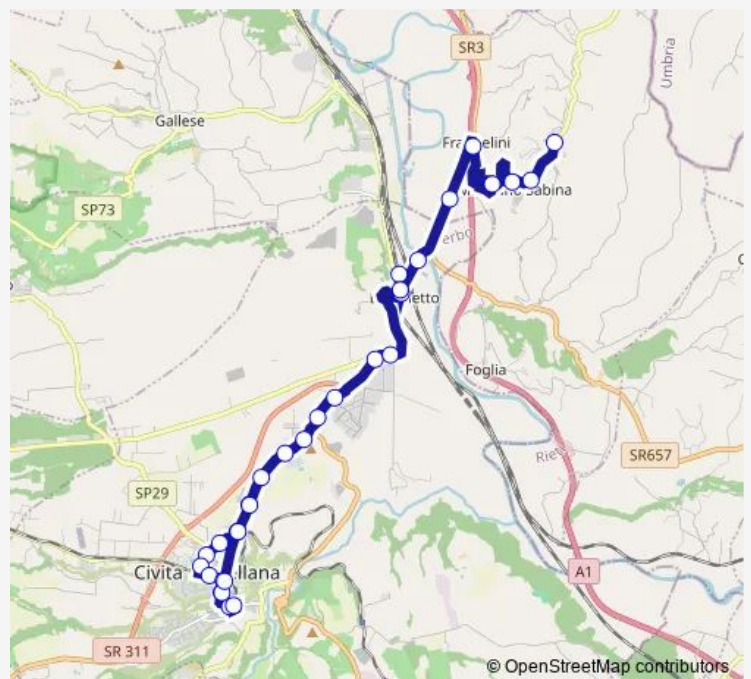

Civita | Sassacci # f2269

Civita | Via Flaminia Via Monticelli # f2270

Civita | Via Flaminia Via Volta # f2271

Civita | Zona Industriale Prataroni # f2272

Civita | Via Flaminia Via Gargarasi # f2273

Route schedule

Civita | Via Terni Via Palombara # f2358 — Magliano S: |
Madonna Grande # f00026

Monday	07:35
Tuesday	07:30
Wednesday	—
Thursday	07:35
Friday	07:35
Saturday	07:35
Sunday	—

Route info

Direction: Civita | Via Terni Via Palombara # f2358

Stops: 31

Trip Duration: 0 hour 45 min

Civita Castellana - Magliano Sabina # Cc27a

Civita | Via Flaminia (Borghetto) # f2274

Civita | Stazione FS # f2276

Civita | Borghetto # f2277

Civita | Via Flaminia (Km 61) # f2278