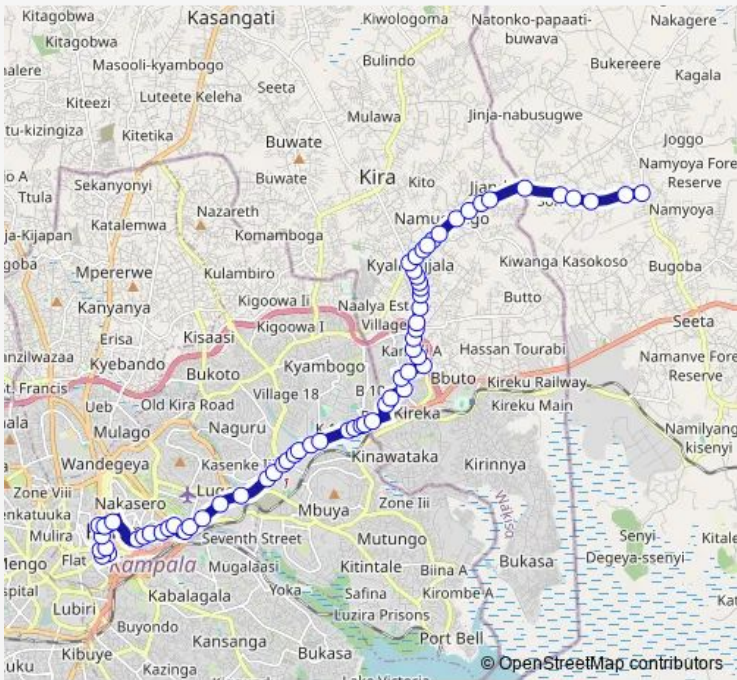

Bus IC045 Misindye Ssonde-Old Taxi Park

[Go to website](#)

Direction
 Kampala Old Taxi Park — Misindye Ssonde
 66 stops
[Open route schedule](#)

- Kampala Old Taxi Park
- Cooper Complex Taxi Park - Owino Parkyard Market
- Qualicell Bus Terminal - Nakivubo
- Mini Price (Ben Kiwanuka Rd)
- Arua Taxi Park
- Watoto Stage
- Commercial Court Building
- Watoto Church (Buganda Rd)
- French Embassy
- Sheraton Gardens - Nile Avenue
- Uganda Bureau of Statistics - Sheraton Hotel
- Ministry of Finance - International Conference Centre
- Ubc Headquarters (Nile Avenue)
- Uganda Media Centre (Nile Avenue)
- Oasis Mall
- Centenary Park - Electoral Commission
- Warid Clock Tower - Airtel Headquarters
- British American Tobacco
- Archer Rd - New Vision
- Lugogo Shopping Mall - Shoprite (Jinja Rd)
- Utoda Nakawa

Route schedule
 Kampala Old Taxi Park — Misindye Ssonde

Monday	06:30-19:00
Tuesday	06:30-19:00
Wednesday	06:30-19:00
Thursday	06:30-19:00
Friday	06:30-19:00
Saturday	06:30-19:00
Sunday	06:30-19:00

Route info
 Direction: Kampala Old Taxi Park
 Stops: 66
 Trip Duration: 1 hour 36 min