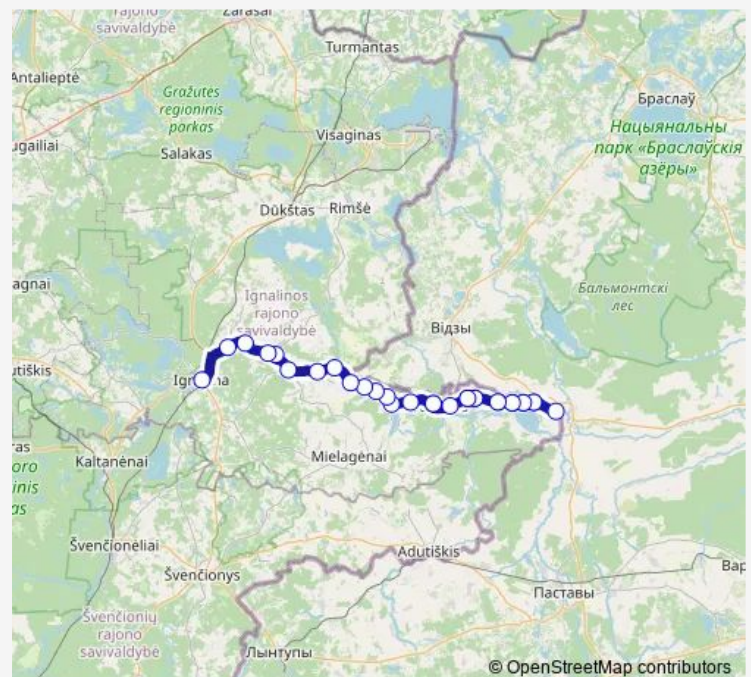

Thursday —

Friday —

Saturday 06:35

Sunday 06:35

Route info

Direction: Tverečius

Stops: 30

Trip Duration: 2 hour 12 min