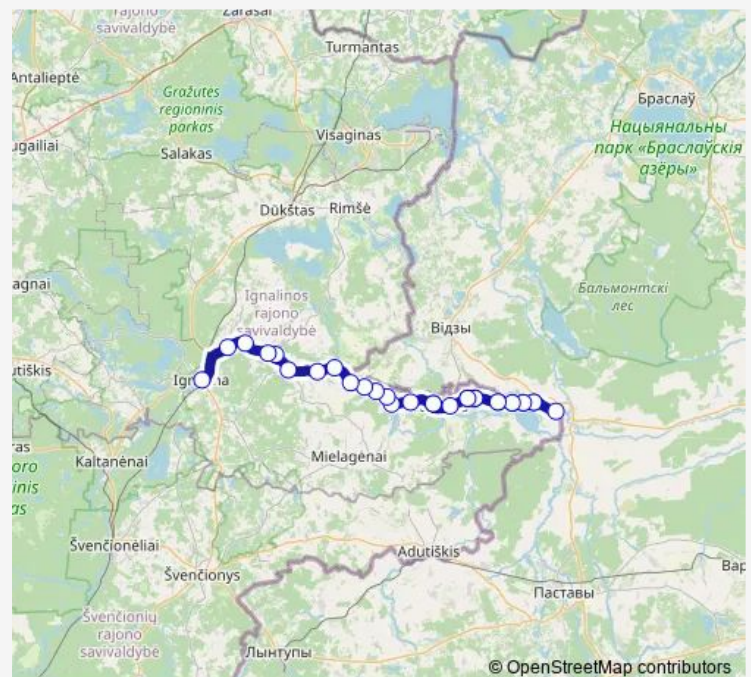

Thursday —

Friday —

Saturday 06:35

Sunday 06:35

Route info

Direction: Tverečius

Stops: 30

Trip Duration: 2 hour 12 min