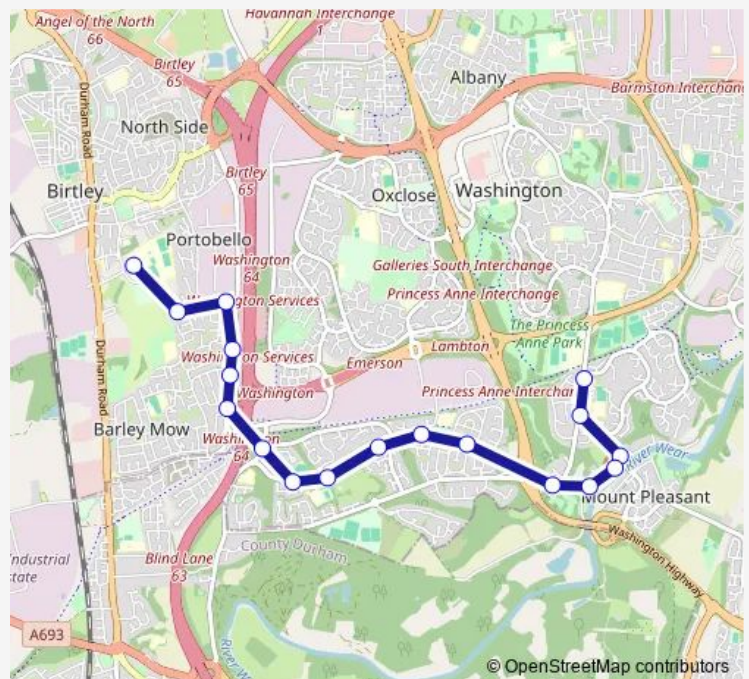

Vigo Lane-Cricket Ground

Washington Hospital

Portobello Road-Lonsdale

Portobello Road-Windermere

Portobello Road-Dunvegan

Birtley Lane-Fell Close

Birtley Lane-Leaffield House

Lord Lawson Of Beamish Academy

Route schedule

Washington Arts Centre — Lord Lawson Of Beamish Academy

Monday 08:15

Tuesday 08:15

Wednesday 08:15

Thursday 08:15

Friday 08:15

Saturday —

Sunday —

Route info

Direction: Washington Arts Centre

Stops: 18

Trip Duration: 0 hour 20 min

■ S864 — Lord Lawson - Washington Bus Station

Direction

Lord Lawson Of Beamish Academy — Washington Galleries Bus Station

46 stops

[Open route schedule](#)

Lord Lawson Of Beamish Academy

Birtley Lane-Manor House

Portobello Road-Seagraves

Portobello Road-Shadon Way

Portobello

Portobello Road-Fell Bank