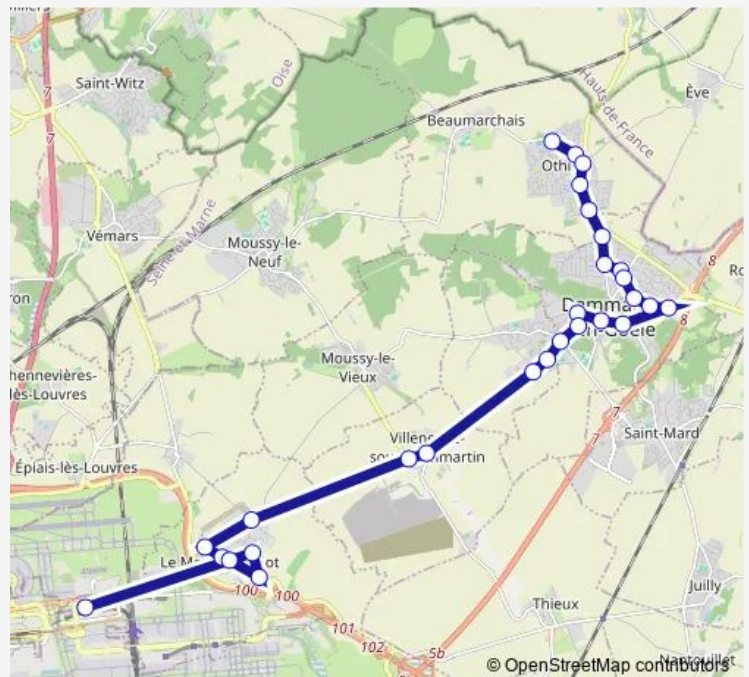

Saturday 07:48-08:48

Sunday —

Route info

Direction: Saint Laurent

Stops: 21

Trip Duration: 0 hour 25 min

Direction

La Fortelle — Lycée Charlotte Delbo

9 stops

[Open route schedule](#)

La Fortelle

Pierre Augustin Caron

Beaupré

Guincourt

Froids Vents

Mairie