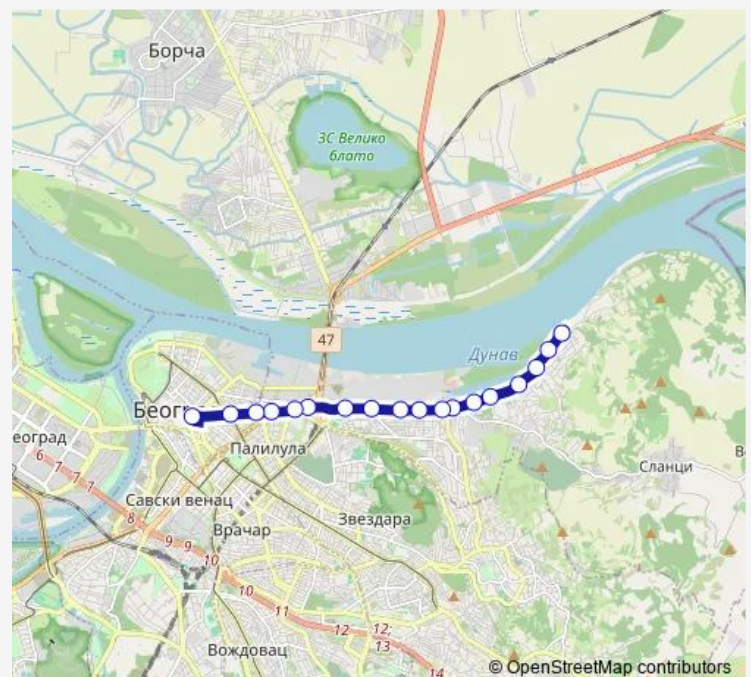

### Direction

Višnjica — Trg Republike

18 stops

[Open route schedule](#)

Višnjica

Lovačka

Despotovačka

Višnjička Banja

### Route schedule

Višnjica — Trg Republike

Monday	05:45-19:45
Tuesday	05:45-19:45
Wednesday	05:45-19:45
Thursday	05:45-19:45
Friday	05:45-19:45
Saturday	—
Sunday	—

### Route info

Direction: Višnjica

Stops: 18

Trip Duration: 0 hour 34 min

## Direction

Trg Republike — Višnjica

17 stops

[Open route schedule](#)

Trg Republike

Džordža Vašingtona

Cvijičeva

Czk Vlada Divljan