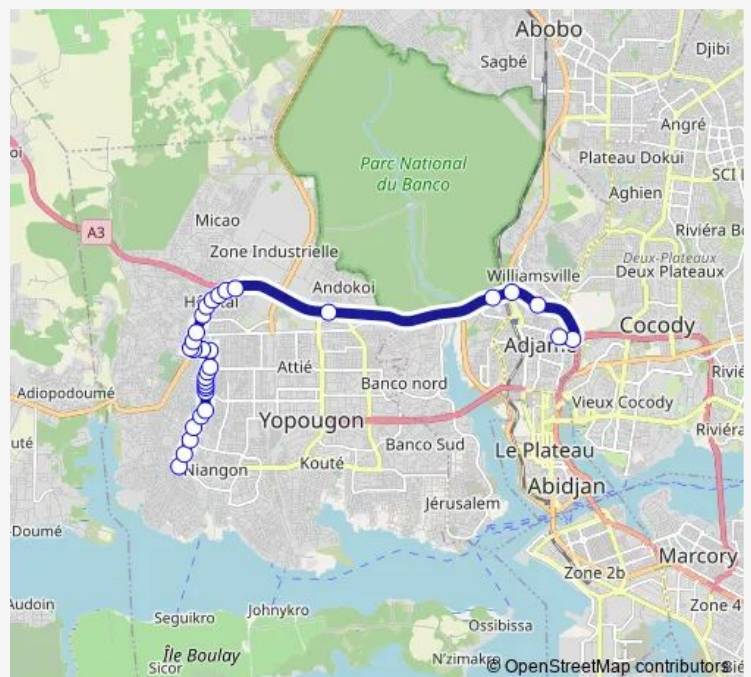

### Direction

Carrefour Académie — Adjamé Texaco

31 stops

[Open route schedule](#)

- Carrefour Académie
- Carrefour Super marché
- Lubafrique
- Pharmacie Maty
- Carrefour Anador
- Maquis Ivoire
- Carrefour Antenne
- Banque Atlantique
- Resto chawamar pizza café
- Carrefour petit canari
- Carrefour Tiken Jah
- Ferrari
- Carrefour Véritas
- Carrefour Sorbonne
- Sodeci
- Station Pétro Ivoire
- Pharmacie Alicia
- Resto Glacier Boulangerie
- Carrefour Ananeraie
- Rond-point de Gesco
- Boutique

### Route schedule

Carrefour Académie — Adjamé Texaco

Monday	06:00
Tuesday	06:00
Wednesday	06:00
Thursday	06:00
Friday	06:00
Saturday	06:00
Sunday	06:00

### Route info

Direction: Carrefour Académie

Stops: 31

Trip Duration: 1 hour 18 min

gbaka : Yopougon Carrefour Académie ↔ Adjamé Texaco

BusMaps

Boulagerie

Marché

## Direction

Adjamé Texaco — Carrefour Académie

22 stops

[Open route schedule](#)

Adjamé Texaco

Carrefour B.A.E

Carrefour Zone

Pharmacie Port-Bouët 2