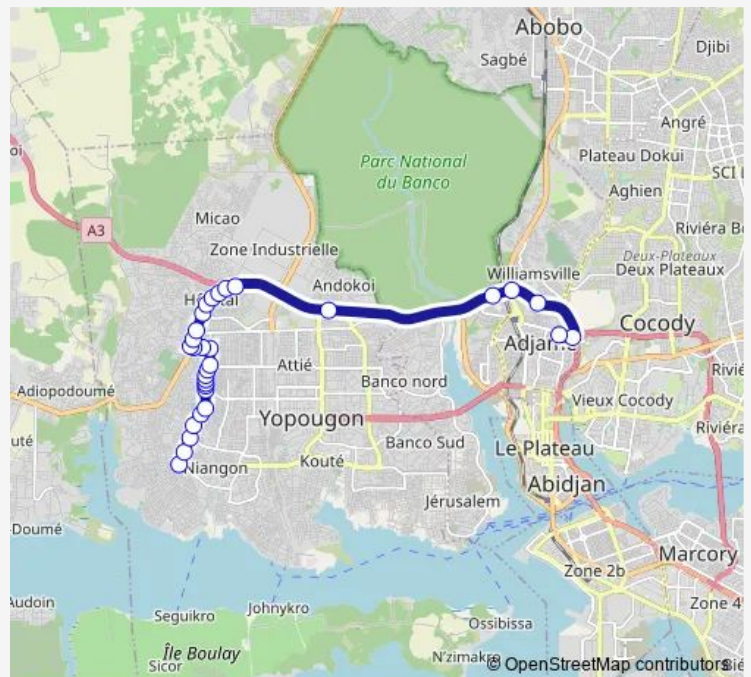

Bus gbaka : Yopougon Carrefour Académie ↔ Adjamé Texaco

[Go to website](#)

Direction

Carrefour Académie — Adjamé Texaco

31 stops

[Open route schedule](#)

- Carrefour Académie
- Carrefour Super marché
- Lubafrique
- Pharmacie Maty
- Carrefour Anador
- Maquis Ivoire
- Carrefour Antenne
- Banque Atlantique
- Resto chawamar pizza café
- Carrefour petit canari
- Carrefour Tiken Jah
- Ferrari
- Carrefour Véritas
- Carrefour Sorbonne
- Sodeci
- Station Pétro Ivoire
- Pharmacie Alicia
- Resto Glacier Boulangerie
- Carrefour Ananeraie
- Rond-point de Gesco
- Boutique

Route schedule

Carrefour Académie — Adjamé Texaco

Monday	06:00
Tuesday	06:00
Wednesday	06:00
Thursday	06:00
Friday	06:00
Saturday	06:00
Sunday	06:00

Route info

Direction: Carrefour Académie

Stops: 31

Trip Duration: 1 hour 18 min

Pont piéton

Adjamé Liberté

Adjamé Texaco

Direction

Adjamé Texaco — Carrefour Académie

22 stops

[Open route schedule](#)

Adjamé Texaco

Lubafrique

Station First Petroleum

Carrefour Super marché

Carrefour École

Carrefour Académie

Route schedule

Adjamé Texaco — Carrefour Académie

Monday 06:00