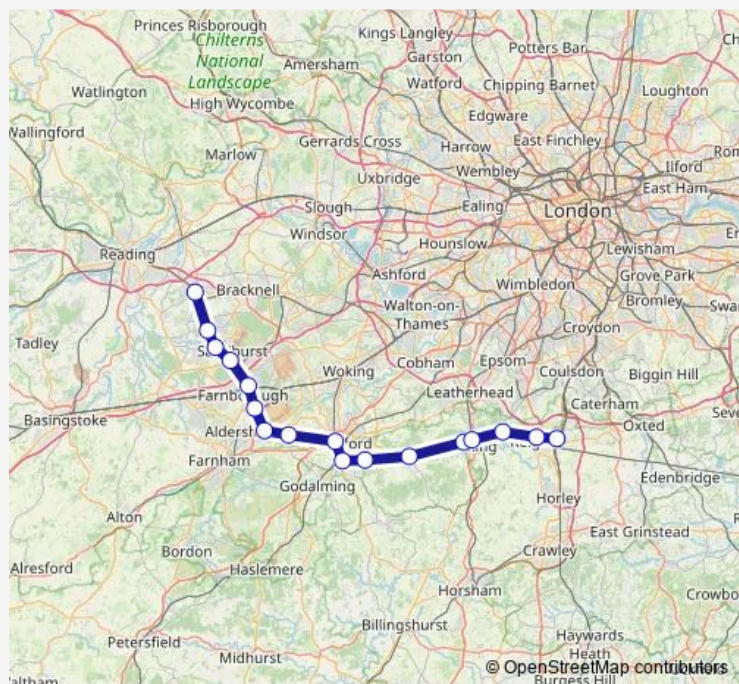

## Rail Gw:Wkm->Rdh GW train service from WKM to Rdh

[Go to website](#)

### Direction

Wokingham — Redhill

17 stops

[Open route schedule](#)

- Wokingham
- Crowthorne
- Sandhurst
- Blackwater
- Farnborough North
- North Camp
- Ash
- Wanborough
- Guildford
- Shalford (Surrey)
- Chilworth
- Gomshall
- Dorking West
- Dorking Deepdene
- Betchworth
- Reigate
- Redhill

### Route schedule

Wokingham — Redhill

Monday	—
Tuesday	05:07
Wednesday	05:07
Thursday	05:07
Friday	05:07
Saturday	05:27-19:29
Sunday	06:12-23:45

### Route info

Direction: Wokingham

Stops: 17

Trip Duration: 1 hour 29 min

■ Gw:Wkm->Rdh — GW train service from WKM to Rdh

Gw:Wkm->Rdh Rail time schedules and route maps are available in an offline PDF at [busmaps.com](https://busmaps.com). Use the [busmaps.com](https://busmaps.com) website to see live bus times, train schedule or subway schedule, and step-by-step directions for all public transit in Wokingham