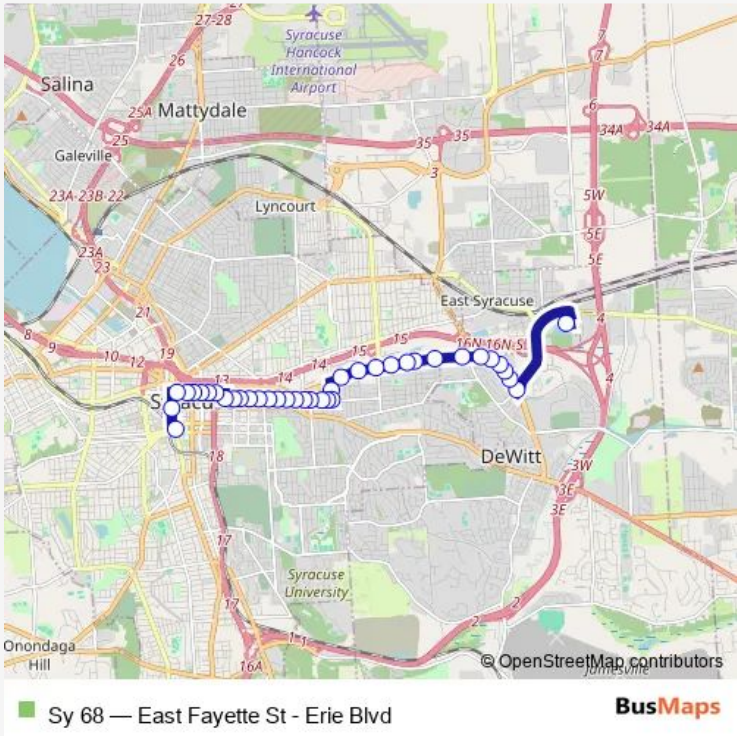

Bus Sy 68 East Fayette St - Erie Blvd

[Go to website](#)

Direction
 Walmart - East Syracuse — A1
 38 stops
[Open route schedule](#)

- Walmart - East Syracuse
- Erie Blvd E & Bridge St
- Erie Blvd E & Kravec Dr
- 3189 Erie Blvd E
- Erie Blvd E & Paradise Plaza
- 3143 Erie Blvd E
- 3131 Erie Blvd E
- Erie Blvd E & Thompson Rd
- Erie Blvd E & Smith St
- Pomeroy Treatment Center
- Erie Blvd E & 2649 Erie Blvd E
- 2601 Erie Blvd E
- Erie Blvd E & S Midler Ave
- Erie Blvd E & Beattie St
- Erie Blvd E & Bruce St
- Westmoreland St & Dakin St
- Westmoreland Ave & E Fayette St
- E Fayette St & Parkside Commons
- E Fayette St & Allen St
- E Fayette St & Westcott St
- E Fayette St & Columbus Ave

Route schedule
 Walmart - East Syracuse — A1

Monday	17:38
Tuesday	17:38
Wednesday	17:38
Thursday	17:38
Friday	17:38
Saturday	—
Sunday	—

Route info
 Direction: Walmart - East Syracuse
 Stops: 38
 Trip Duration: 0 hour 42 min

E Fayette St & Cherry St

E Fayette St & Maple St

E Fayette St & Beech St

E Fayette St & Pine St

E Fayette St & Walnut Ave

E Fayette St & University Ave

E Fayette St & S Crouse Ave

E Fayette St & Irving Ave

A1

Direction

B10 — Westmoreland St & Dakin St

19 stops

[Open route schedule](#)

B10

S Salina St & Jefferson St

E Washington St & S Warren St