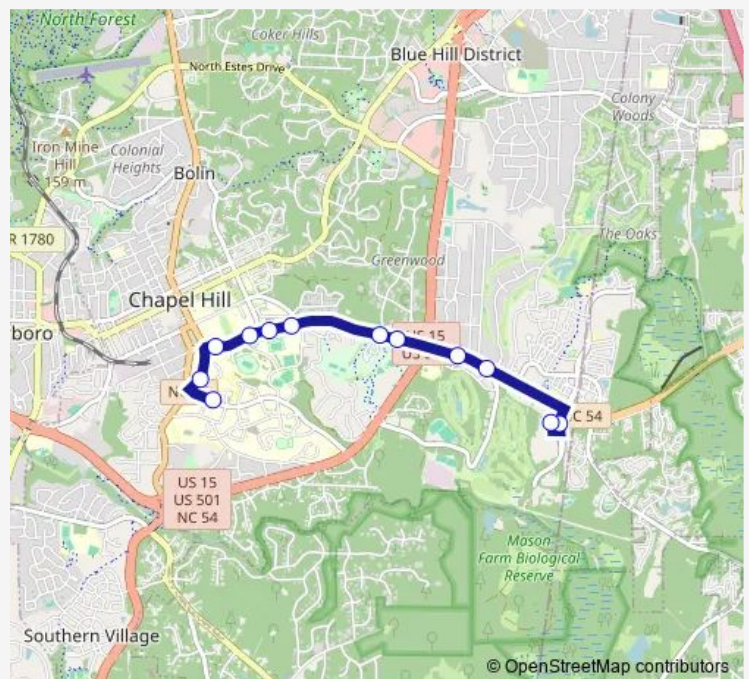

Wednesday 05:28-22:13

Thursday 05:28-22:13

Friday 05:28-22:13

Saturday —

Sunday —

Route info

Direction: Manning Dr at UNC Hospitals

Stops: 12

Trip Duration: 0 hour 14 min

FCX — FCX - Friday Center Express

## Direction

Friday Center Park and Ride — Manning Dr at UNC Hospitals

11 stops

[Open route schedule](#)

Friday Center Park and Ride

Friday Center Park-and-Ride

Friday Center Drive at NC 54 Northbound

Raleigh Road at Burning Tree Drive

## Route schedule

Friday Center Park and Ride — Manning Dr at UNC Hospitals

Monday 05:15-22:00

Tuesday 05:15-22:00

Wednesday 05:15-22:00

Thursday 05:15-22:00

Friday 05:15-22:00

Saturday —