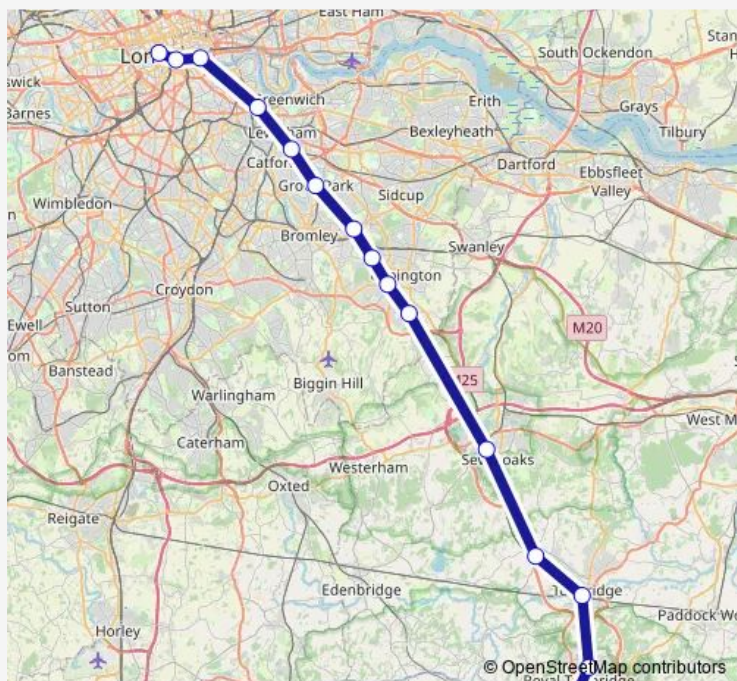

Tuesday —

Wednesday —

Thursday —

Friday —

Saturday 05:39-23:09

Sunday —

Route info

Direction: Tunbridge Wells

Stops: 15

Trip Duration: 1 hour 3 min

Se:Tbw->Chx — SE train service from TBW to Chx

Direction

Tunbridge Wells — London Charing Cross

15 stops

[Open route schedule](#)

Tunbridge Wells

Direction: Tunbridge Wells

Stops: 15

Trip Duration: 1 hour 1 min

Direction

Tunbridge Wells — London Charing Cross

13 stops

[Open route schedule](#)

Tunbridge Wells

Wednesday —

Thursday —

Friday —

Saturday —

Sunday 20:09-22:09

Route info

Direction: Tunbridge Wells

Stops: 13