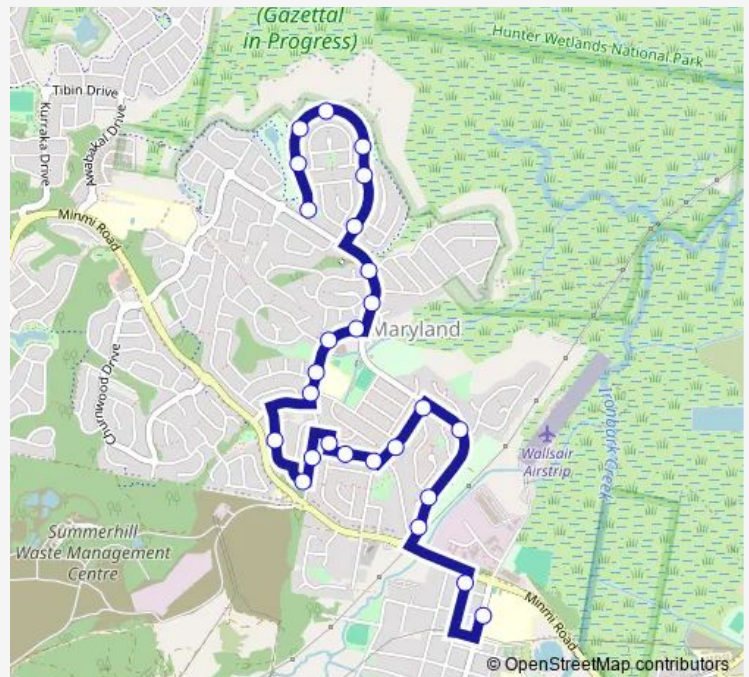

Wyndrow Pde Before Seaton St

Seaton St Before Sandycroft St

Boundary Rd Opp Berwick Cres

Berwick Cres After Boundary Rd

Tillegra St Opp Dewitt Cl

Boundary Rd Opp John T Bell

Boundary Rd Opp Maryland Public School

Boundary Rd After Rosamond St

Boundary Rd Opp Maryland Shopping Centre

Maryland Dr Opp Mackillop Cl

Maryland Dr After Yara Cres

Callan Av At Jirra Way

Callan Av Before Kyamba Cres

Route schedule

Callaghan College Wallsend Campus, Macquarie St — Callan Av Before Maryland Dr

Monday	—
Tuesday	—
Wednesday	—
Thursday	—
Friday	13:35
Saturday	—
Sunday	—

Route info

Direction: Callaghan College Wallsend Campus, Macquarie St

Stops: 26

Trip Duration: 0 hour 15 min

6169 — Wallsend HS to Maryland