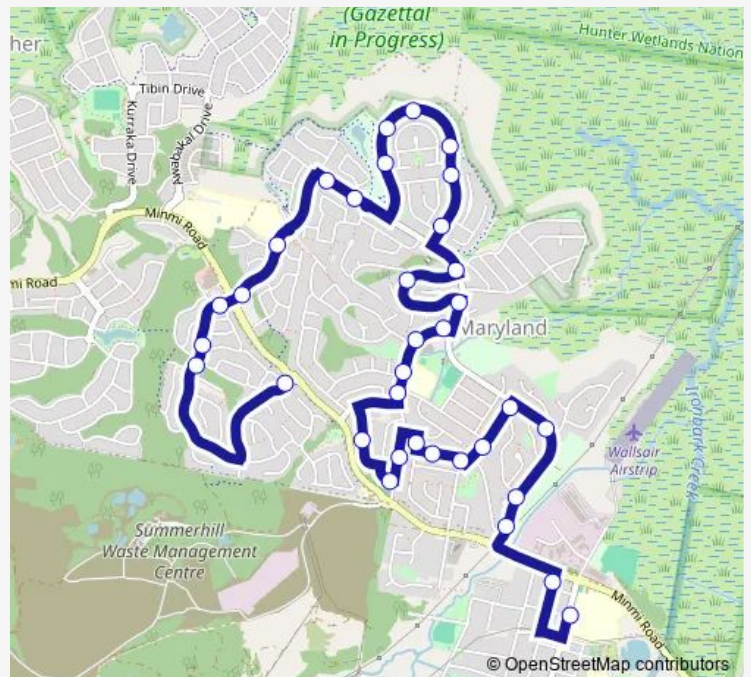

Wyndrow Pde Before Seaton St

Seaton St Before Sandycroft St

Boundary Rd Opp Berwick Cres

Berwick Cres At Boundary Rd

Tillegra St Opp Dewitt Cl

Boundary Rd Opp John T Bell Dr

Boundary Rd Opp Maryland Public School

Boundary Rd After Rosamond St

Boundary Rd Opp Maryland Shopping Centre

Maryland Dr Opp Mackillop Cl

Yara Cres At Bindowan Cres

Maryland Dr After Yara Cres

Callan Av At Jirra Way

Route schedule

Callaghan College Wallsend Campus, Macquarie St —
Bottlebrush Bvd At Minmi Rd

Monday	—
Tuesday	—
Wednesday	—
Thursday	—
Friday	13:35
Saturday	—
Sunday	—

Route info

Direction: Callaghan College Wallsend Campus, Macquarie St

Stops: 34

Trip Duration: 0 hour 25 min

6169 — Wallsend HS to Maryland