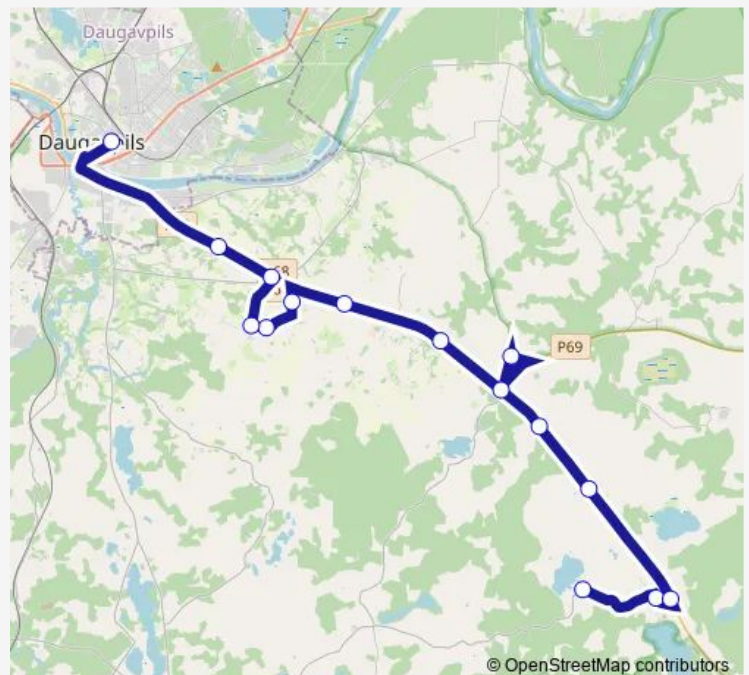

Route schedule

Daugavpils Ao — Šengeida

Monday 07:05

Tuesday 07:05

Wednesday 07:05

Thursday 07:05

Friday 07:05

Saturday 07:05

Sunday 07:05

Route info

Direction: Daugavpils Ao

Stops: 11

Trip Duration: 0 hour 33 min

© OpenStreetMap contributors

■ 6169 — Daugavpils-Silene-Šengeida

BusMaps

Direction

Šengeida — Daugavpils Ao

15 stops

[Open route schedule](#)

Šengeida

Silenes skola

Silene

Vārpene

Thursday 12:10-17:35

Friday 12:10-17:35

Saturday 12:10-17:35

Sunday 12:10-17:35

Route info

Direction: Daugavpils Ao

Stops: 15

Trip Duration: 0 hour 50 min