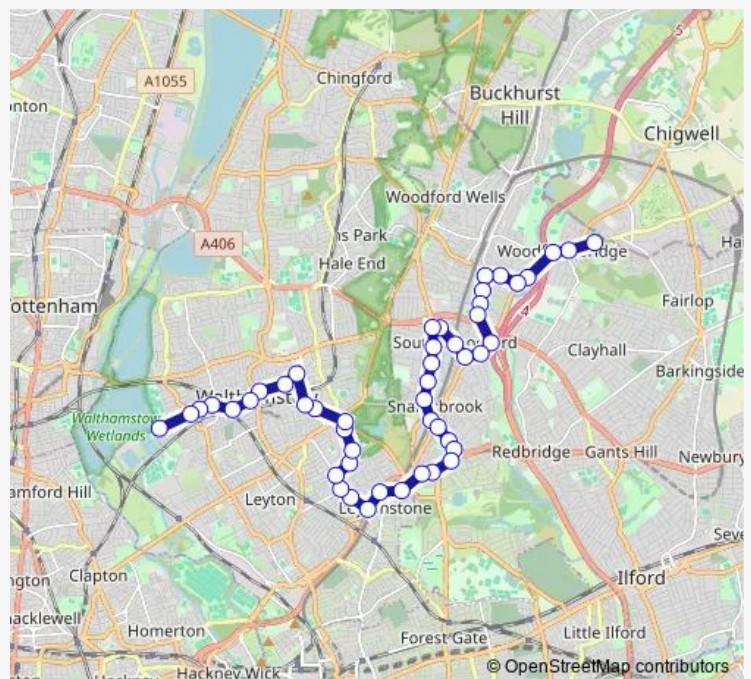

### Route schedule

Rensburg Road — Cross Road (IG8)

Monday 00:00-23:40

Tuesday 00:00-23:40

Wednesday 00:00-23:40

Thursday 00:00-23:40

Friday 00:00-23:40

Saturday 00:00-23:40

### Route info

Direction: Rensburg Road

Stops: 52

Trip Duration: 0 hour 54 min

W12 — Walthamstow, Coppermill Lane - Whipps Cross Hospital - Leytonstone - Snaresbrook - Woodford Bridge

Leytonstone Station / Grove Green Road