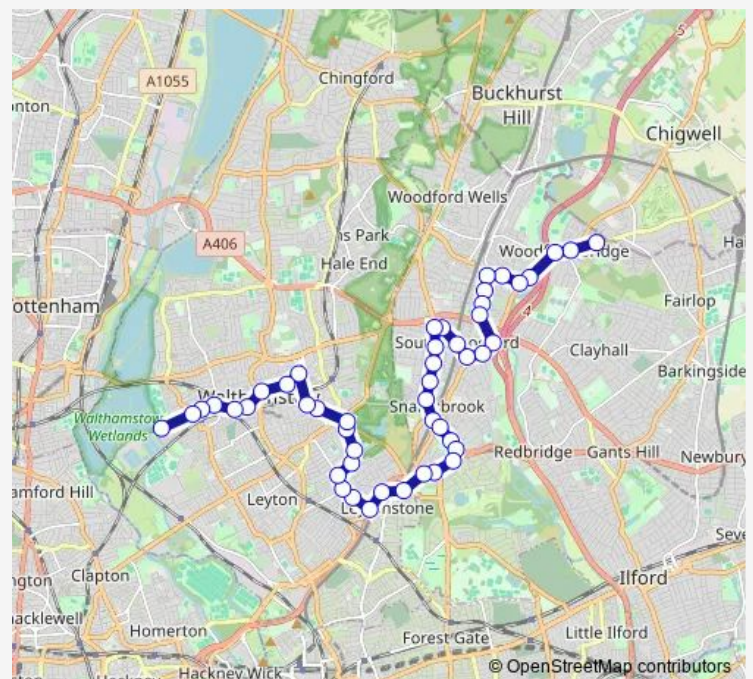

### Route schedule

Rensburg Road — Cross Road (IG8)

Monday 00:00-23:40

Tuesday 00:00-23:40

Wednesday 00:00-23:40

Thursday 00:00-23:40

Friday 00:00-23:40

Saturday 00:00-23:40

### Route info

Direction: Rensburg Road

Stops: 52

Trip Duration: 0 hour 55 min

W12 — Walthamstow, Coppermill Lane - Whipps Cross Hospital - Leytomstone - Snaresbrook - Woodford Bridge

Leytonstone Station / Grove Green Road