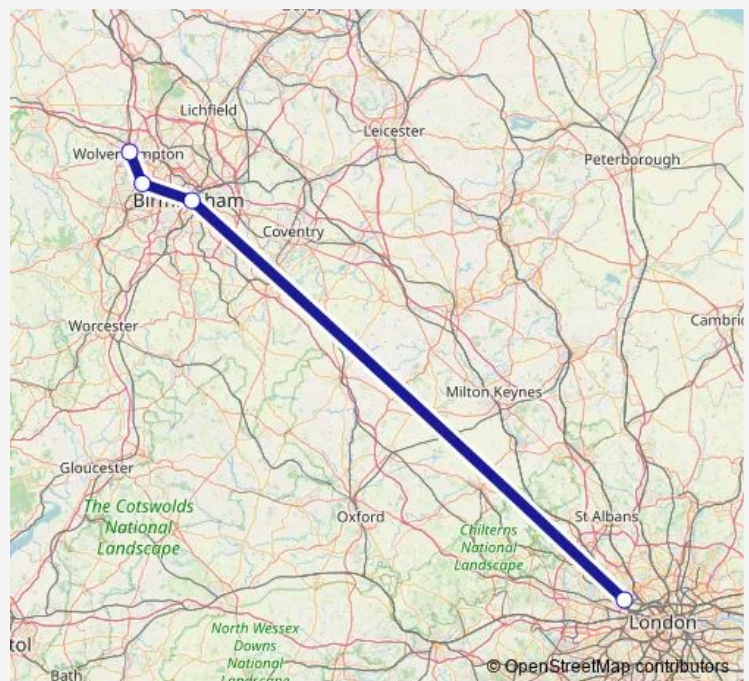

# Coach Service W12 Wolverhampton - Tokyngton,london

[Go to website](#)**Direction**

Wolverhampton Bus Station — Wembley Stadium Pink Coach Parking South Way

4 stops

[Open route schedule](#)

Wolverhampton Bus Station

Castle Gate Island

Birmingham Coach Station

Wembley Stadium Pink Coach Parking South Way

**Route schedule**

Wolverhampton Bus Station — Wembley Stadium Pink Coach Parking South Way

Monday	11:25-14:10
Tuesday	11:25
Wednesday	11:25-14:25
Thursday	11:25
Friday	11:25-13:40
Saturday	09:25-12:25
Sunday	11:25

**Route info**

Direction: Wolverhampton Bus Station

Stops: 4

Trip Duration: 3 hour 35 min

■ W12 — Wolverhampton - Tokyngton,london

Wolverhampton Bus Station