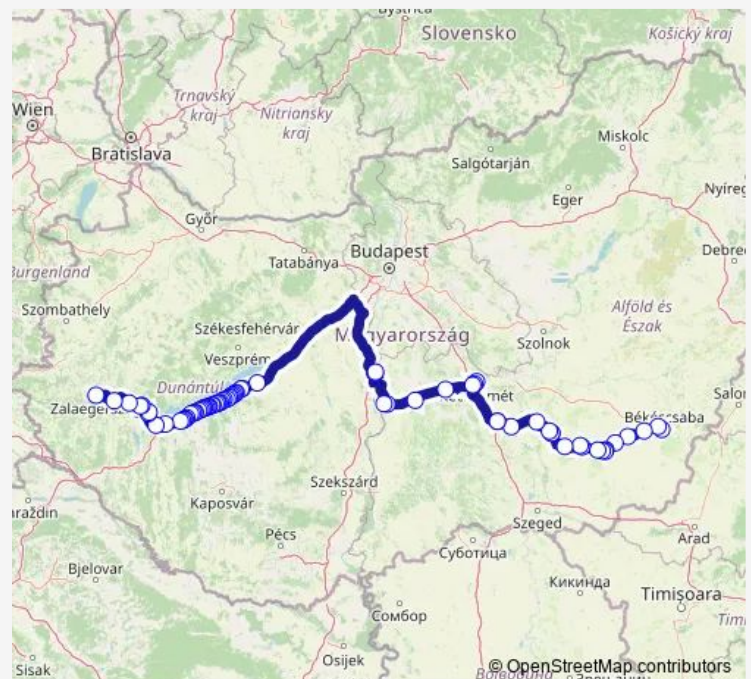

Thursday 05:55

Friday 05:55

Saturday 05:55

Sunday 05:55

Route info

Direction: Békéscsaba, autóbusz-állomás

Stops: 74

Trip Duration: 9 hour 55 min