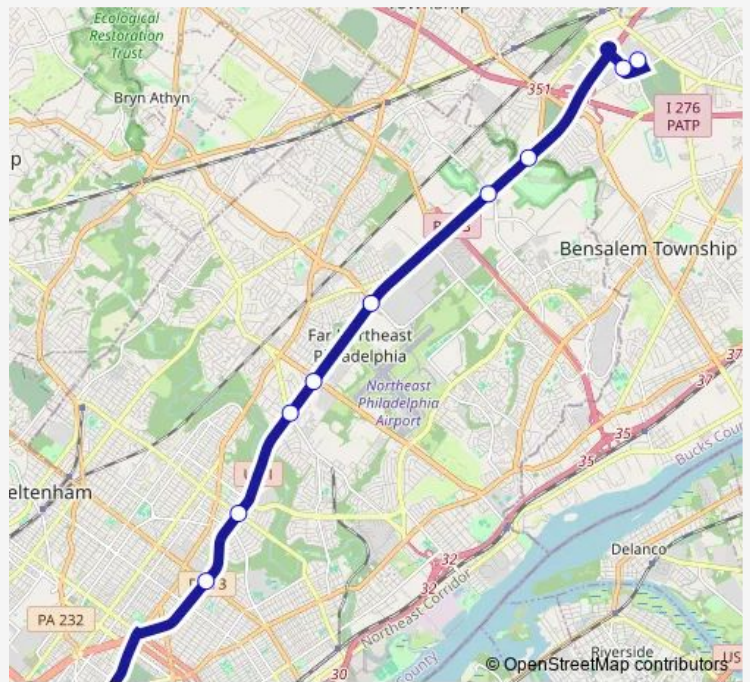

# Bus BLVDDIR Blvd Direct Nshmy Mall to Ftc

[Go to website](#)

**Direction**  
 Frankford Transit Center-14-Blvddir-Mfo — Neshaminy Blvd & Bristol Rd - MBNS  
 10 stops  
[Open route schedule](#)

- Frankford Transit Center-14-Blvddir-Mfo
- Roosevelt Blvd & Cottman Av - Fs
- Roosevelt Blvd & Rhawn St - Fs
- Roosevelt Blvd & Welsh Rd
- Roosevelt Blvd & Grant Av - Fs
- Roosevelt Blvd & Red Lion Rd
- Roosevelt Blvd & Southampton Rd
- Roosevelt Blvd & Old Lincoln Hwy - MBNS
- Rockhill Rd & Neshaminy Blvd - Mbns
- Neshaminy Blvd & Bristol Rd - MBNS

**Route info**  
 Direction: Frankford Transit Center-14-Blvddir-Mfo  
 Stops: 10  
 Trip Duration: 0 hour 29 min

BLVDDIR — Blvd Direct Nshmy Mall to Ftc

**Direction**

Neshaminy Mall — Frankford Transit Center - Main Dropoff

Roosevelt Blvd &amp; Grant Av - Fs

Roosevelt Blvd &amp; Welsh Rd

Roosevelt Blvd &amp; Rhawn St

Roosevelt Blvd &amp; Cottman Av

Frankford Transit Center - Main Dropoff

## Route info

Direction: Neshaminy Mall

Stops: 10

Trip Duration: 0 hour 38 min

**Direction**

Frankford Transit Center-14-Blvddir-Mfo — Neshaminy Mall

10 stops

[Open route schedule](#)