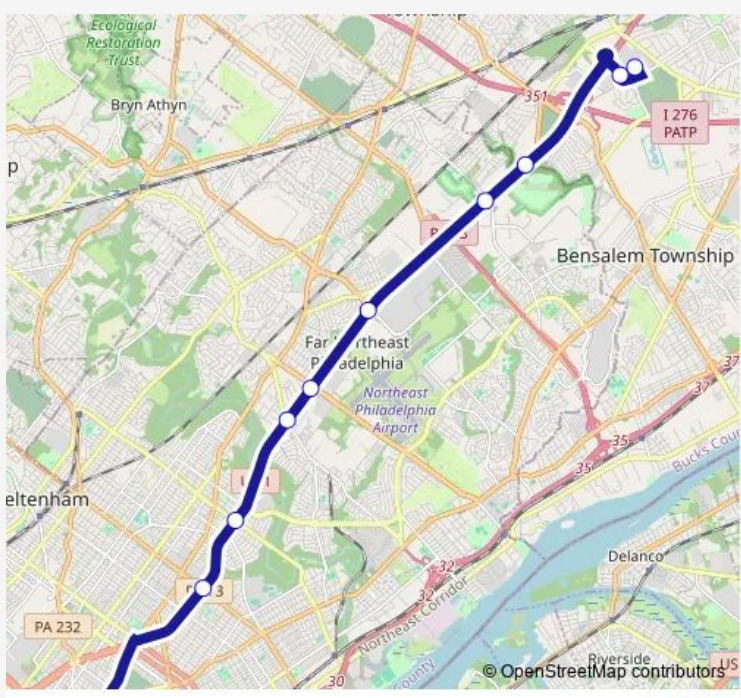

Bus Blvddir Blvd Direct Neshaminy Mall to Ftc

[Go to website](#)

Direction
 Frankford Transit Center-14-Blvddir-Mfo — Neshaminy Blvd & Bristol Rd - Mbns
 10 stops
[Open route schedule](#)

- Frankford Transit Center-14-Blvddir-Mfo
- Roosevelt Blvd & Cottman Av - Fs
- Roosevelt Blvd & Rhawn St - Fs
- Roosevelt Blvd & Welsh Rd
- Roosevelt Blvd & Grant Av - Fs
- Roosevelt Blvd & Red Lion Rd
- Roosevelt Blvd & Southampton Rd
- Roosevelt Blvd & Old Lincoln Hwy - Mbns
- Rockhill Rd & Neshaminy Blvd - Mbns
- Neshaminy Blvd & Bristol Rd - Mbns

Route info
 Direction: Frankford Transit Center-14-Blvddir-Mfo
 Stops: 10
 Trip Duration: 0 hour 30 min

Blvddir — Blvd Direct Nshmnly Mall to Ftc **BusMaps**

Direction

Neshaminy Mall — Frankford Transit Center - Main Dropoff

10 stops

[Open route schedule](#)

Neshaminy Mall

Rockhill Rd & Neshaminy Rd - Mbfs

Roosevelt Blvd & Old Lincoln Hwy - Mbfs

Roosevelt Blvd & Southampton - Fs

Roosevelt Blvd & Red Lion Rd - Fs

Roosevelt Blvd & Grant Av - Fs

Roosevelt Blvd & Welsh Rd

Roosevelt Blvd & Rhawn St

Roosevelt Blvd & Cottman Av

Frankford Transit Center - Main Dropoff

Route schedule

Neshaminy Mall — Frankford Transit Center - Main Dropoff

Monday 05:07-23:37