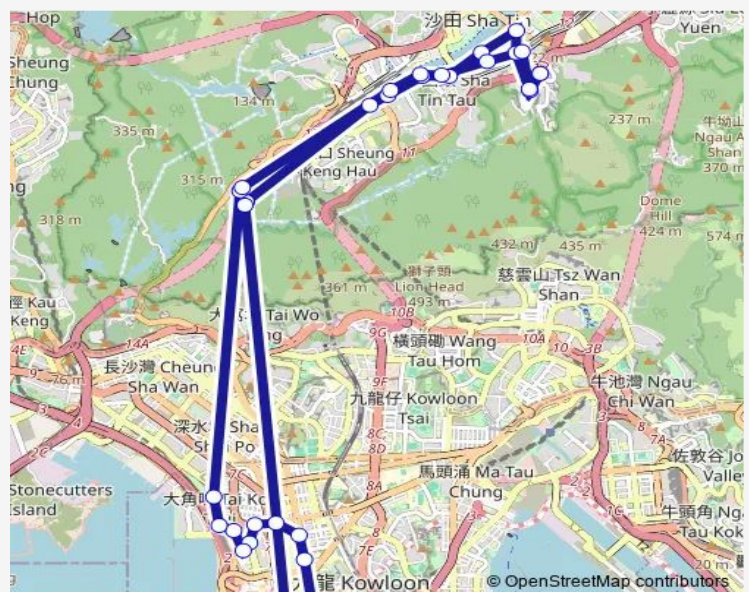

[Ctb] TIN SAM Village, CHE Kung MIU Road[[Kmb+Ctb] TAI WAI BBI - TIN SAM Village/
Tin SAM Village,

Route schedule

[Ctb] Shui Chuen O Estate[[Kmb+Ctb] Shui Chuen O BUS Terminus/
Shui Chuen O Estate[[Kmb] Shui Chuen O B/T][Lwb] Shui Chuen O B/T — [Ctb] Shui Chuen O Estate[[Kmb+Ctb] Shui Chuen O BUS Terminus/
Shui Chuen O Estate[[Kmb] Shui Chuen O B/T][Lwb] Shui Chuen O B/T

Monday	05:20-21:35
Tuesday	05:20-21:35
Wednesday	05:20-21:35
Thursday	05:20-21:35
Friday	05:20-21:35
Saturday	05:20-21:55
Sunday	05:20-21:50

Route info

Direction: [Ctb] Shui Chuen O Estate[[Kmb+Ctb] Shui Chuen O BUS Terminus/
Shui Chuen O Estate[[Kmb] Shui Chuen O B/T][Lwb] Shui Chuen O B/T

Stops: 32

Trip Duration: 0 hour 51 min

CHE Kung MIU Road[[Kmb] TAI WAI BBI - TIN SAM Village][Lwb] TAI WAI BBI - TIN SAM Village

[Kmb] Tsing SHA Highway Bbi

[Ctb] Tsing SHA Highway BUS-BUS Interchange[[Kmb] Tsing SHA Highway Bbi][Lwb] Tsing SHA Highway Bbi