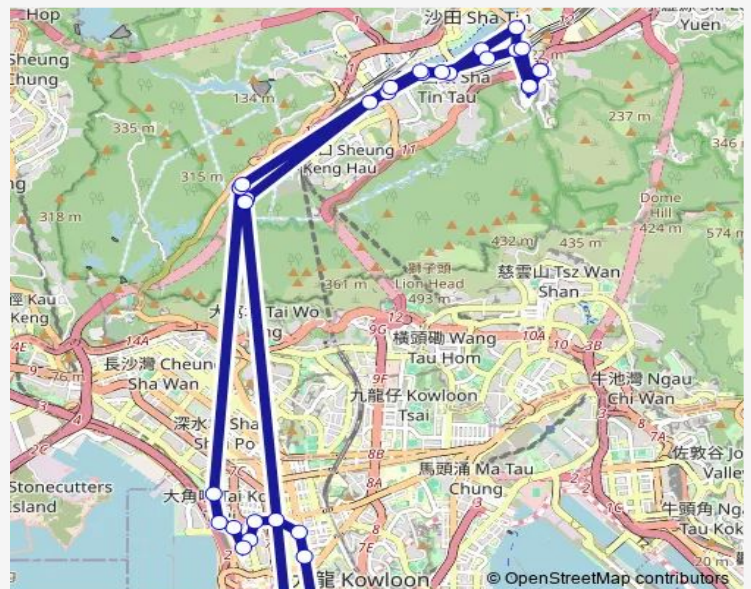

[Ctb] TIN SAM Village, CHE Kung MIU Road[[Kmb+Ctb] TAI WAI BBI - TIN SAM Village/
Tin SAM Village,

Route schedule

[Ctb] Shui Chuen O Estate[[Kmb+Ctb] Shui Chuen O BUS Terminus/
Shui Chuen O Estate[[Kmb] Shui Chuen O B/T][Lwb] Shui Chuen O B/T — [Ctb] Shui Chuen O Estate[[Kmb+Ctb] Shui Chuen O BUS Terminus/
Shui Chuen O Estate[[Kmb] Shui Chuen O B/T][Lwb] Shui Chuen O B/T

Monday	05:20-21:35
Tuesday	05:20-21:35
Wednesday	05:20-21:35
Thursday	05:20-21:35
Friday	05:20-21:35
Saturday	05:20-21:55
Sunday	05:20-21:50

Route info

Direction: [Ctb] Shui Chuen O Estate[[Kmb+Ctb] Shui Chuen O BUS Terminus/
Shui Chuen O Estate[[Kmb] Shui Chuen O B/T][Lwb] Shui Chuen O B/T

Stops: 32

Trip Duration: 0 hour 53 min

287x — Shui Chuen O - Jordan (Circular)

CHE Kung MIU Road[[Kmb] TAI WAI BBI - TIN SAM Village][Lwb] TAI WAI BBI - TIN SAM Village

[Kmb] Tsing SHA Highway Bbi

[Ctb] Tsing SHA Highway BUS-BUS Interchange[[Kmb] Tsing SHA Highway Bbi][Lwb] Tsing SHA Highway Bbi