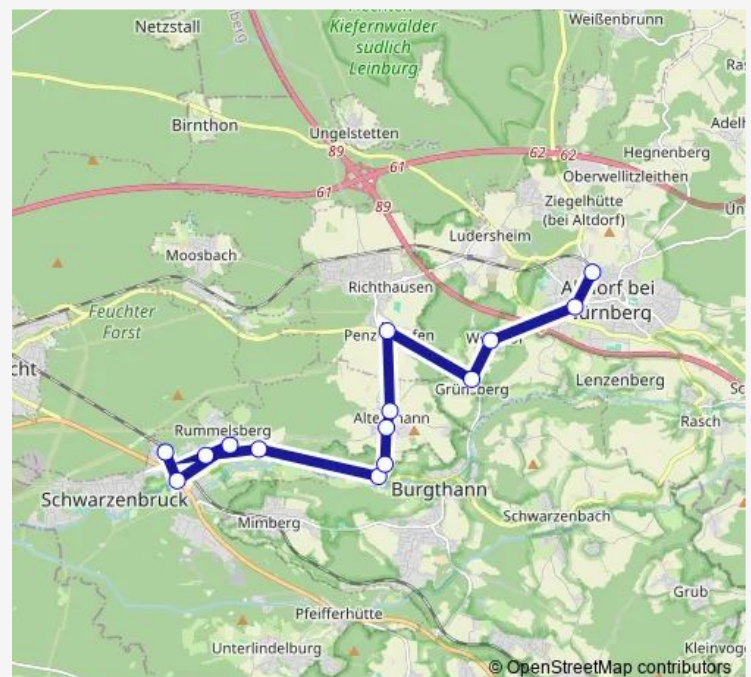

Pattenhofen Ortsmitte

Fröschau (b. Schwarzenbruck)

Rummelsberg Wichernhaus

Rummelsberg Hospiz

Ochenbruck Rathaus

Ochenbruck

Route schedule

Altdorf (b Nürnberg) — Ochenbruck

Monday 13:03-17:53

Tuesday 13:03-17:53

Wednesday 13:03-17:53

Thursday 13:03-17:53

Friday 13:03-17:53

Saturday —

Sunday —

Route info

Direction: Altdorf (b Nürnberg)

Stops: 16

Trip Duration: 0 hour 34 min

■ 553

Direction

Ochenbruck — Altdorf (b Nürnberg)

16 stops

[Open route schedule](#)