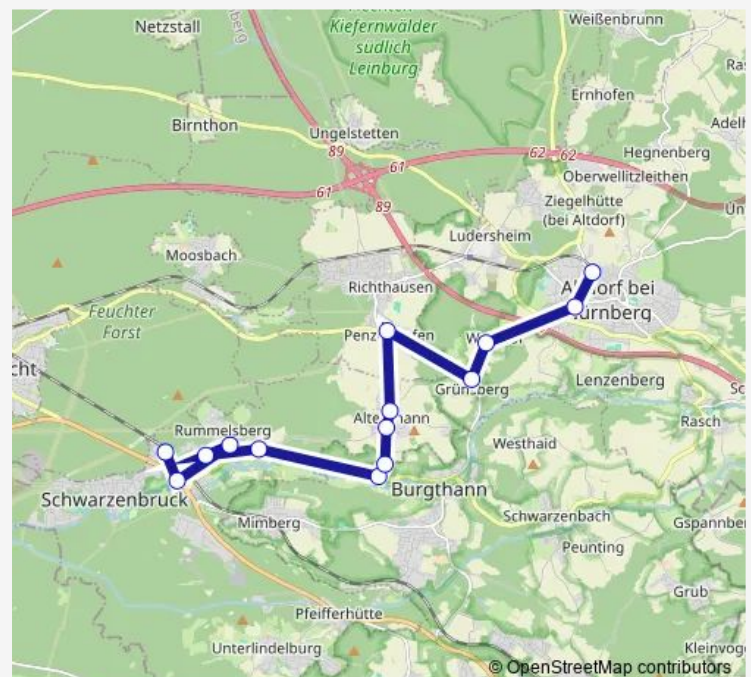

Pattenhofen Ortsmitte

Fröschau (b. Schwarzenbruck)

Rummelsberg Wichernhaus

Rummelsberg Hospiz

Ochenbruck Rathaus

Ochenbruck

Route schedule

Altdorf (b Nürnberg) — Ochenbruck

Monday 13:03-17:53

Tuesday 13:03-17:53

Wednesday 13:03-17:53

Thursday 13:03-17:53

Friday 13:03-17:53

Saturday —

Sunday —

Route info

Direction: Altdorf (b Nürnberg)

Stops: 16

Trip Duration: 0 hour 34 min

■ 553

Direction

Ochenbruck — Altdorf (b Nürnberg)

16 stops

[Open route schedule](#)