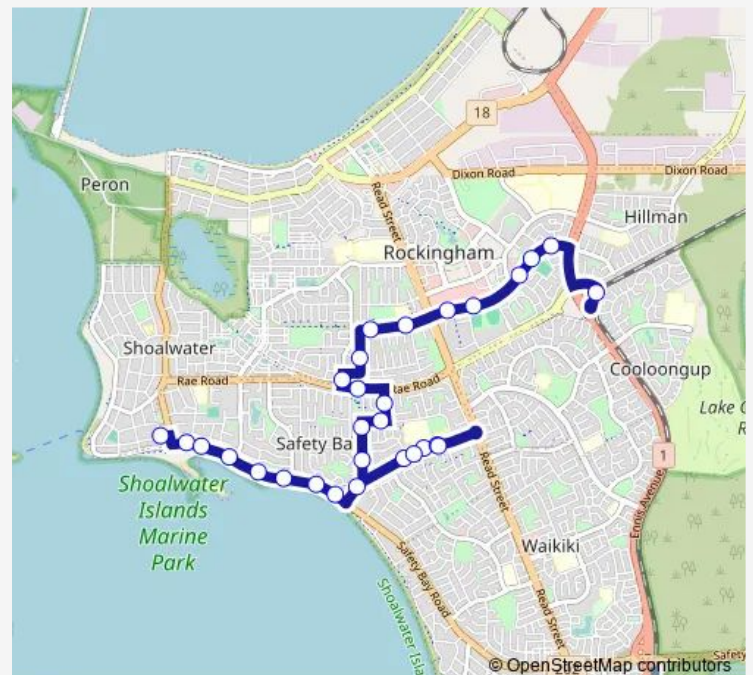

Georgetown Dr After Acapulco Rd

Waikiki Rd After Georgetown Dr

Waikiki Rd Before Donald Dr

Malibu Rd After Trade Winds Dr

Malibu Rd After Waikiki Rd

Safety Bay Rd After Malibu Rd

Safety Bay Rd Before Donald Dr

Friday 07:47-18:37

Saturday —

Sunday —

Route info

Direction: Rockingham Stn Stand 10

Stops: 25

Trip Duration: 0 hour 21 min

Safety Bay Rd After Hawker St

Safety Bay Rd Before Saunders St

Safety Bay Rd Before Waimea Rd

Penguin Rd After Watts Rd

Direction

Penguin Rd After Watts Rd — Rockingham Stn Stand 6

29 stops

[Open route schedule](#)

Penguin Rd After Watts Rd

Saturday —

Sunday —

Route info

Direction: Penguin Rd After Watts Rd

Stops: 29

Trip Duration: 0 hour 25 min

Council Av After Henry St

Council Av Before Hawkins St