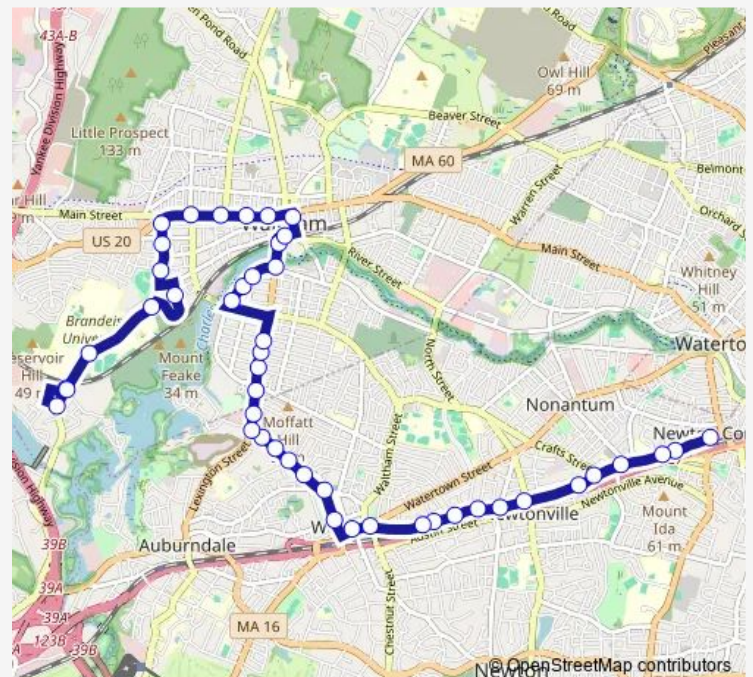

Washington St @ Cross St

Washington St @ Armory St

Washington St @ Watertown St

Washington St @ Cherry St

Elm St @ Webster St

Elm St @ River St

River St @ Mague Ave

River St @ Sheridan St

River St @ William St

River St @ James St

River St @ Lexington St

Route schedule

Washington St @ Bacon St — South St @ Angleside Rd

Monday 06:30-20:30

Tuesday 06:30-20:30

Wednesday 06:30-20:30

Thursday 06:30-20:30

Friday 06:30-20:30

Saturday 07:00-19:15

Sunday —

Route info

Direction: Washington St @ Bacon St

Stops: 46

Trip Duration: 0 hour 41 min

Route info

Direction: South St @ Angleside Rd

Stops: 44

Trip Duration: 0 hour 32 min

River St opp Mague St

37 Elm St

Elm St @ Webster St

Elm St @ Washington St