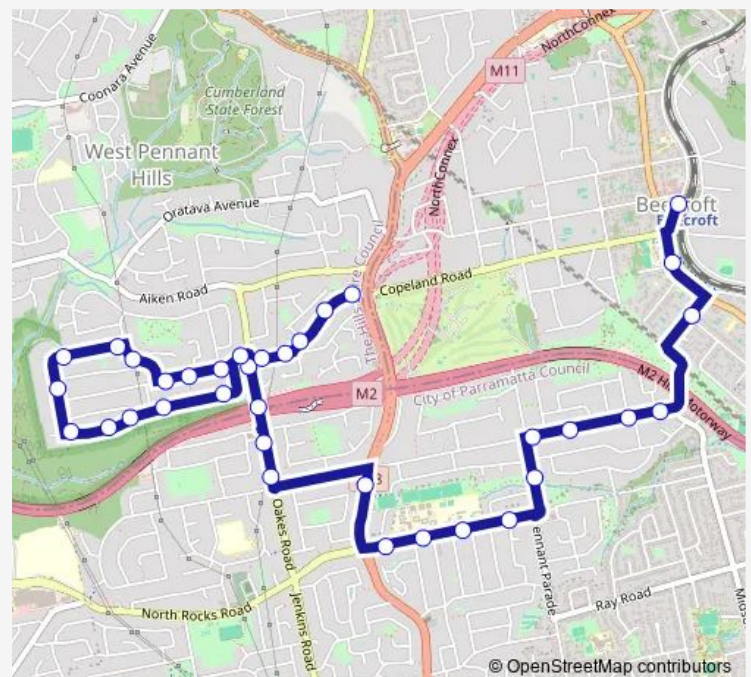

Oakes Rd At Hillside Lane

Oakes Rd After Carmen Dr

Oakes Rd Opp Eaton Rd

Eaton Rd After Oakes Rd

Eaton Rd At Karloon Rd

Karloon Rd At Ashley Av

Karloon Rd After Ashley Av

Route schedule

Beecroft Station, Wongala Cres — Beecroft Station, Wongala Cres

Monday 08:15

Tuesday 08:15

Wednesday 08:15

Thursday 08:15

Friday 08:15

Saturday —

Sunday —

Route info

Direction: Beecroft Station, Wongala Cres

Stops: 35

Trip Duration: 0 hour 35 min

Karloon Rd Opp Eaton Rd

Carlingford High School, North Rocks Rd

Roselea Public School, North Rocks Rd

North Rocks Rd Opp Kimberley Rd

Beecroft Rd At Welham St

Beecroft Station, Wongala Cres

Direction

Range Rd After Stanton Dr — Beecroft Station, Wongala Cres

27 stops

[Open route schedule](#)

Range Rd After Stanton Dr

Range Rd Opp Heidi Pl