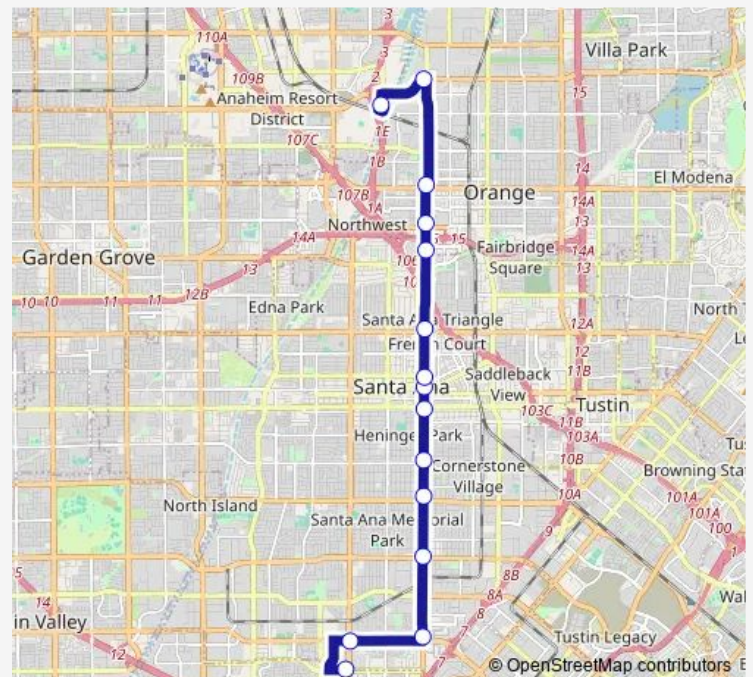

Main-Town AND Country

Main-LA Veta

Main-Chapman

Katella-Main

ARTIC - DOCK 2

Route schedule

Sunflower-Bristol — ARTIC - DOCK 2

Monday 05:57-19:03

Tuesday 05:57-19:03

Wednesday 05:57-19:03

Thursday 05:57-19:03

Friday 05:57-19:03

Saturday —

Sunday —

Route info

Direction: Sunflower-Bristol

Stops: 15

Trip Duration: 0 hour 59 min

553 — Rapid Anaheim - Costa Mesa

Direction

ARTIC - DOCK 2 — Sunflower-Bristol

16 stops

[Open route schedule](#)

ARTIC - DOCK 2

ARTIC - DOCK 1

Main-Katella

Main-Chapman

Main-LA Veta

Main-Main Place

Main-17th

Main-Civic Center

Main-5th