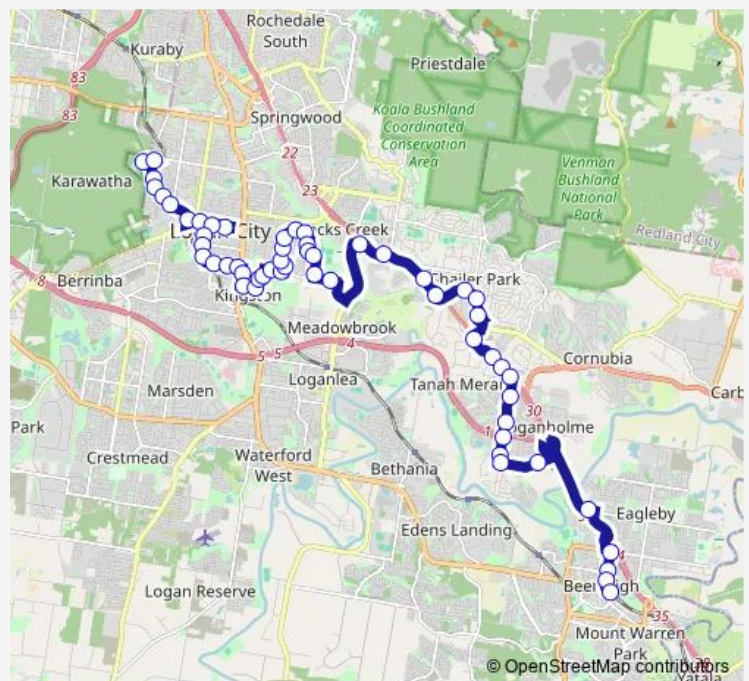

Railway Pde near Elizabeth St

Railway Pde near Pamela Cr

Railway Pde near Muller Rd

Railway Pde near Garfield Rd

Railway Pde near Flinders St

Wembley Rd at Ewing Road

Logan Central station, platform 1

Wembley Rd at Wilbur Street

Clare Rd near Brisbane St

George St near Augustus St

Adelaide St near Queens Rd

Route schedule

Trinder Park Retirement Village — Beenleigh station, stop A

Monday 07:15-17:15

Tuesday 07:15-17:15

Wednesday 07:15-17:15

Thursday 07:15-17:15

Friday 07:15-17:15

Saturday —

Sunday —

Route info

Direction: Trinder Park Retirement Village

Stops: 56

Trip Duration: 0 hour 53 min

Wagensveldt St near Evelyn St

Wagensveldt St near Renita St

Veldt St near Lowry St

Veldt St near Rowanda St

Meakin Rd at Plain Street

Queens Rd near Meakin Rd

Slacks Creek park 'n' ride stop A

Pacific Hwy at Centenary Road