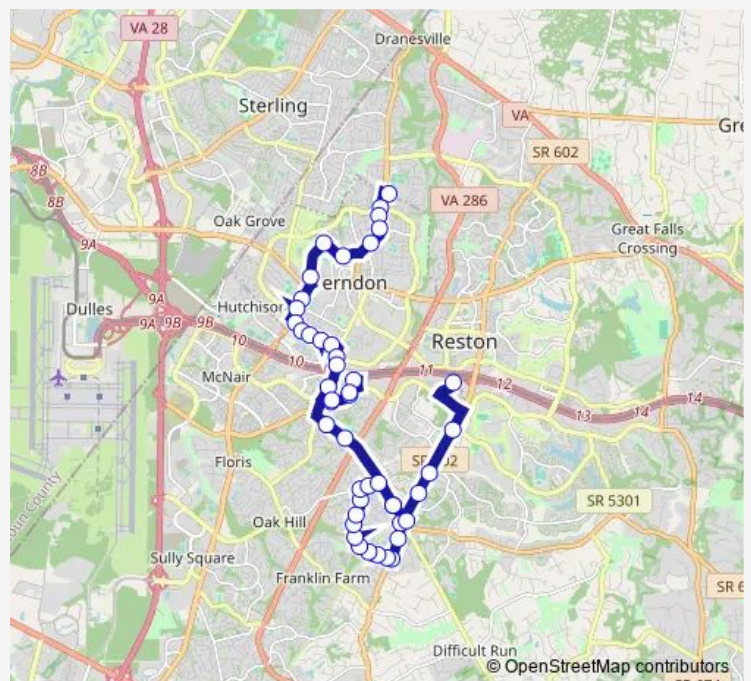

Fox Mill Rd and Colts Brook Dr

### Route schedule

Reston Town Center Metro S Bay A — Bennett St and Herndon High School

Monday	05:40-18:20
Tuesday	05:40-18:20
Wednesday	05:40-18:20
Thursday	05:40-18:20
Friday	05:40-18:20
Saturday	—
Sunday	—

### Route info

Direction: Reston Town Center Metro S Bay A

Stops: 52

Trip Duration: 0 hour 47 min

553 — Kingstream - Herndon - Fox Mill

Sunrise Valley Dr and Colts Broo

Sunrise Valley Dr and Milburn Ln

Herndon-Monroe

Sunrise Valley Dr and Milburn Ln

Sunrise Valley Dr and Colts Broo

Monroe St and Eastpark Dr

Van Buren St and Worldgate Dr

Van Buren St and Herndon Pkwy

Herndon Pkwy and Missouri Ave

Herndon Pkwy and Palmer Dr