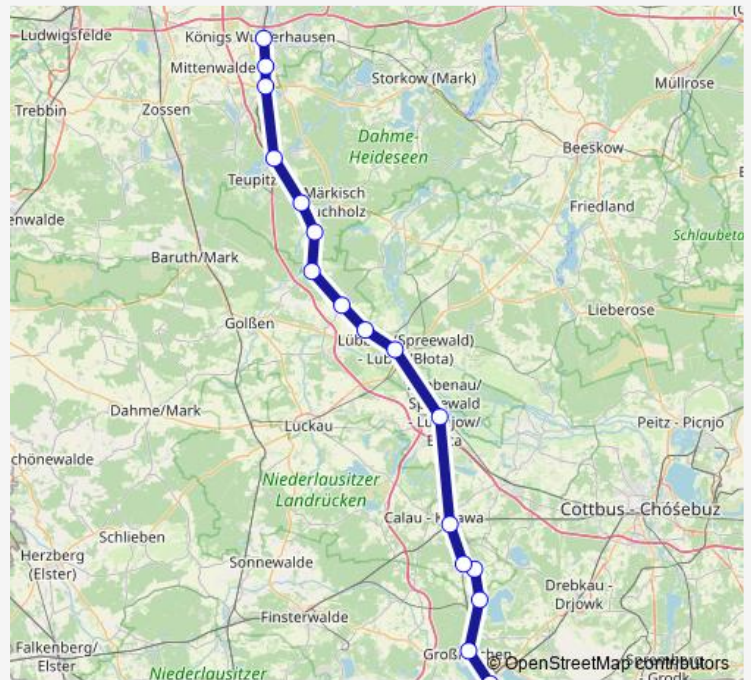

### Direction

undefined — undefined

0 stops

[Open route schedule](#)

### Route schedule

undefined — undefined

Monday —

Tuesday —

Wednesday —

Thursday 22:10

Friday —

Saturday —

### Route info

No Stops

Re7